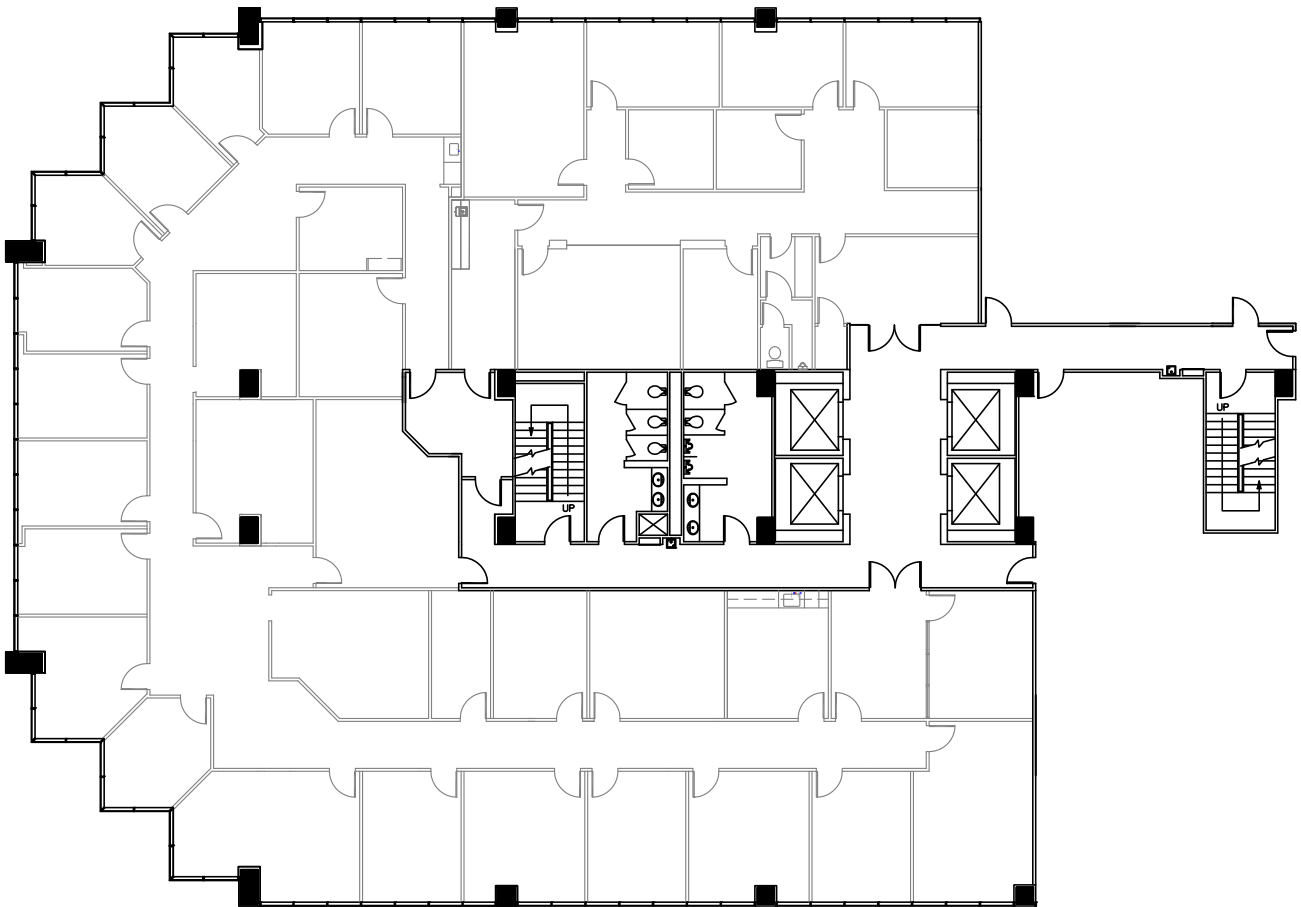

SUITE 900

10,715 NRA

2925 Briar Park
Granite Properties