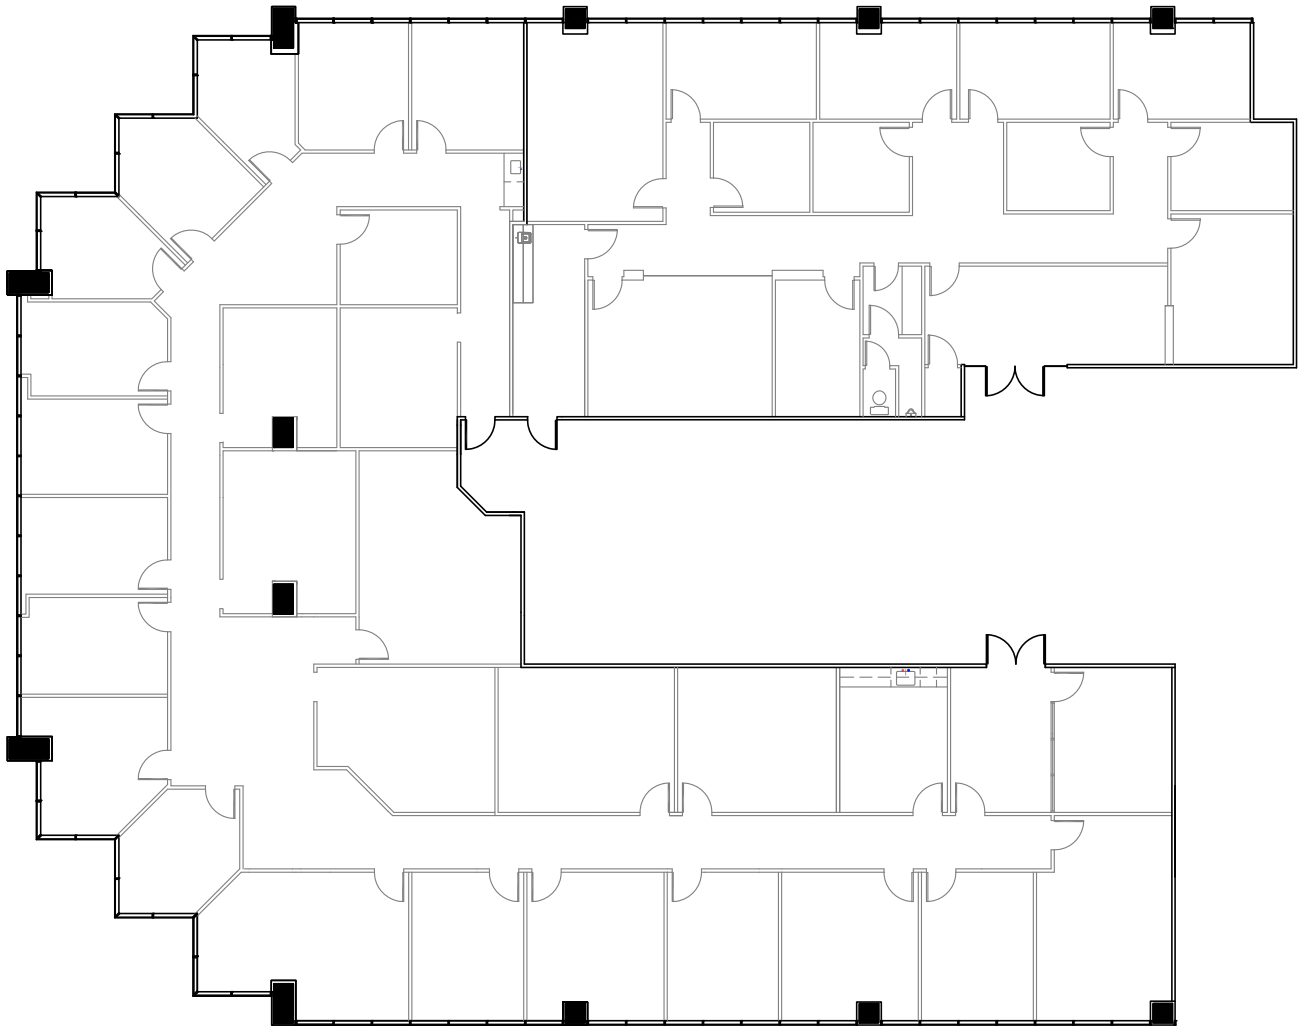

SUITE 900

11,411 NRA

2925 Briar Park
Granite Properties