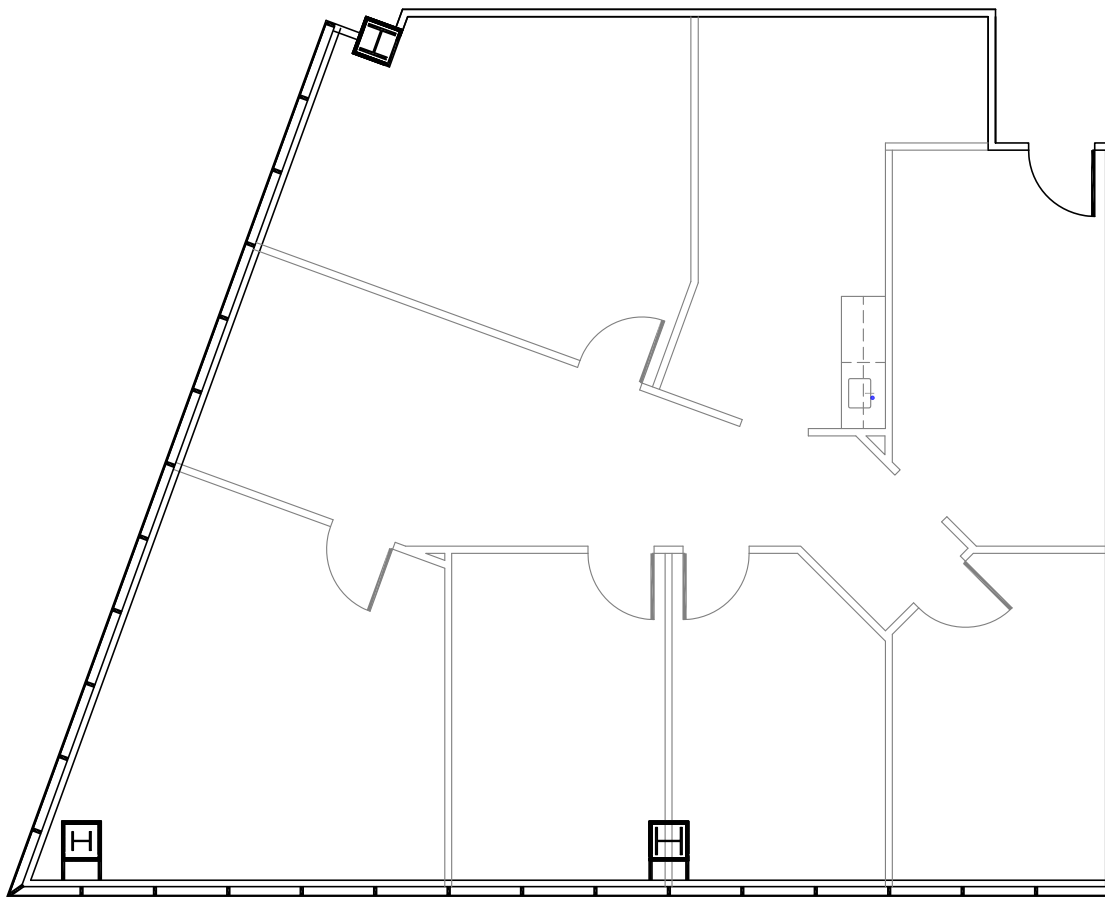

SUITE 260

1949 NRA

Granite Tower at 290

Granite Properties

SCALE: NONE