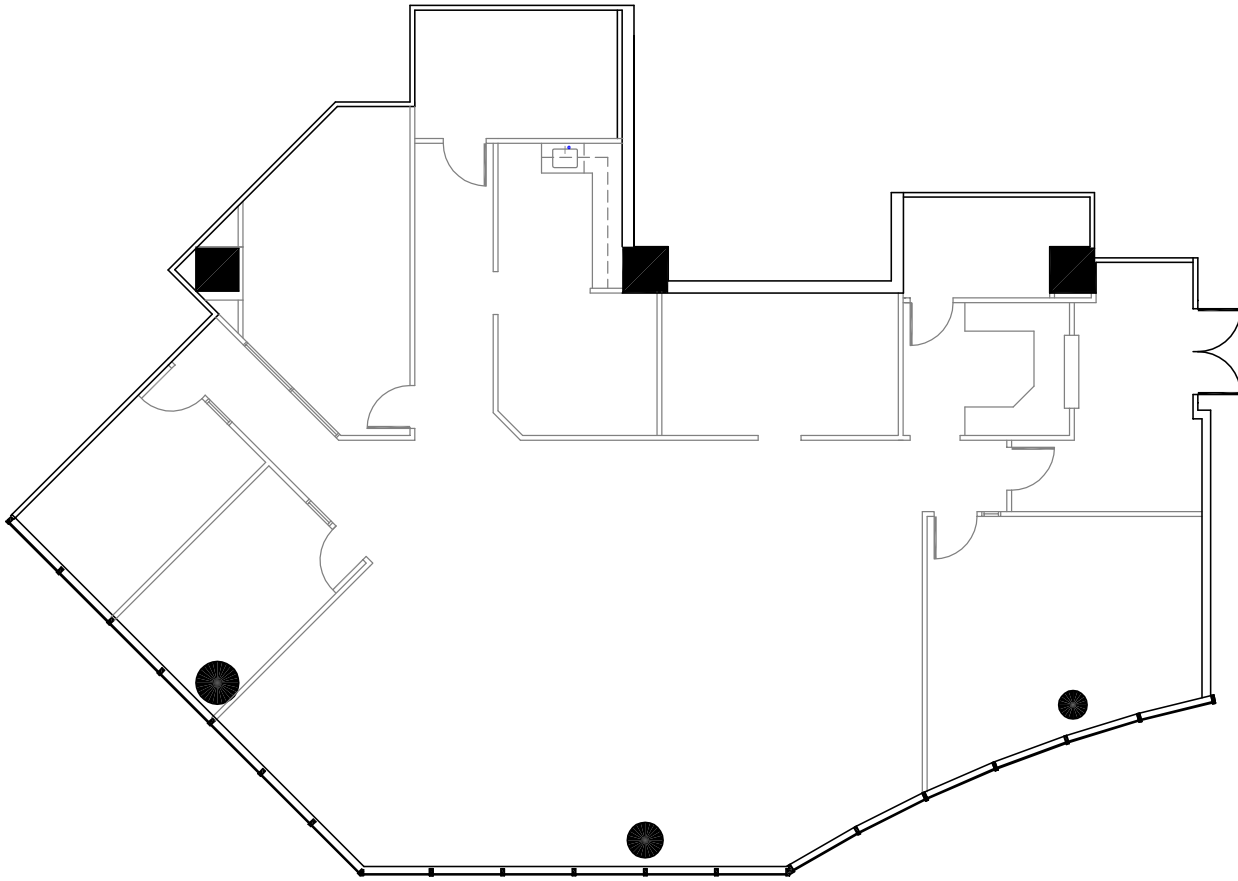

# SUITE 250

3935 NRA

## Granite Properties

SCALE: Not to Scale