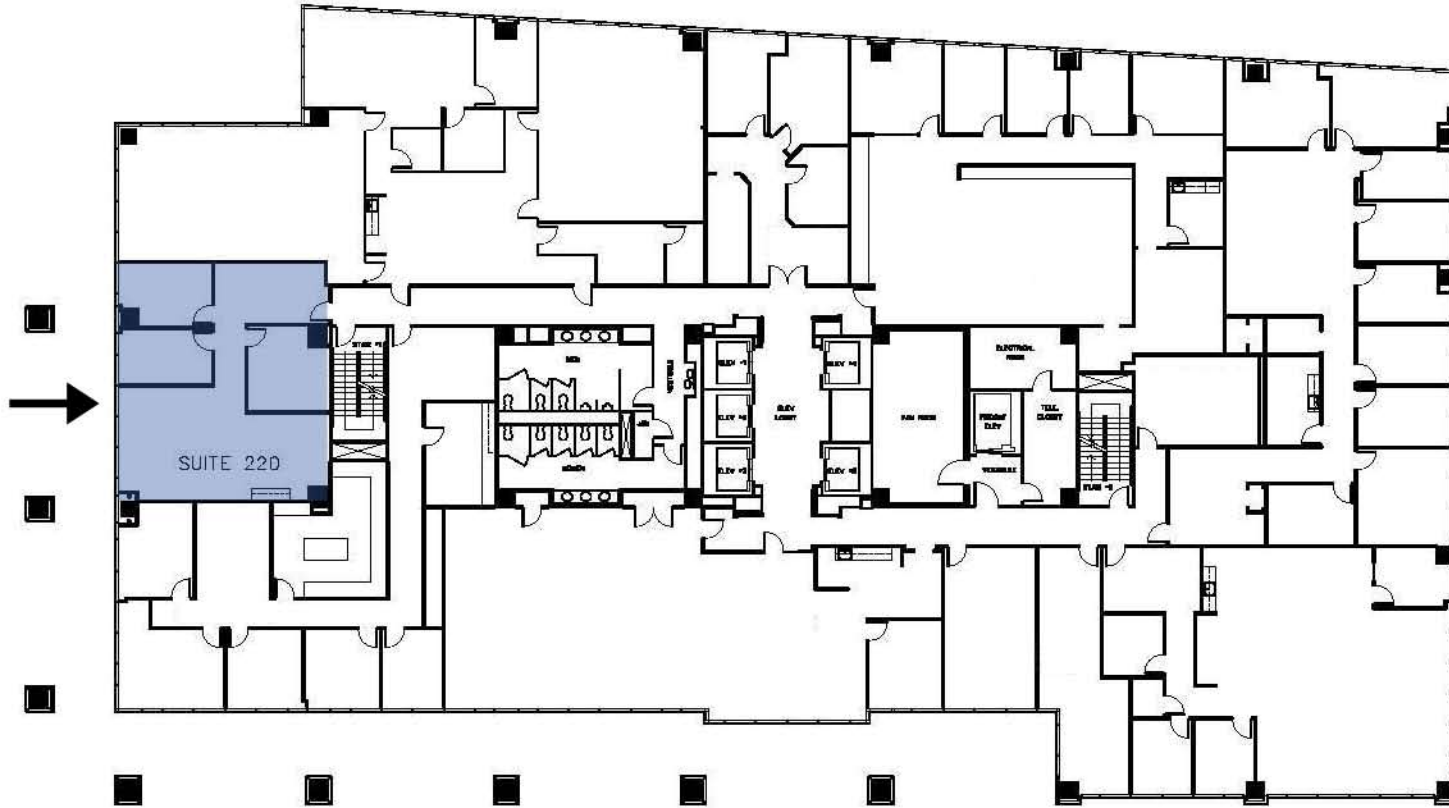

Suite 220
1,497 sf

22,976 RSF
2nd Floor
04.16.08

Granite

GRANITE PARK ONE
5800 Granite Parkway
Plano, Texas 75024