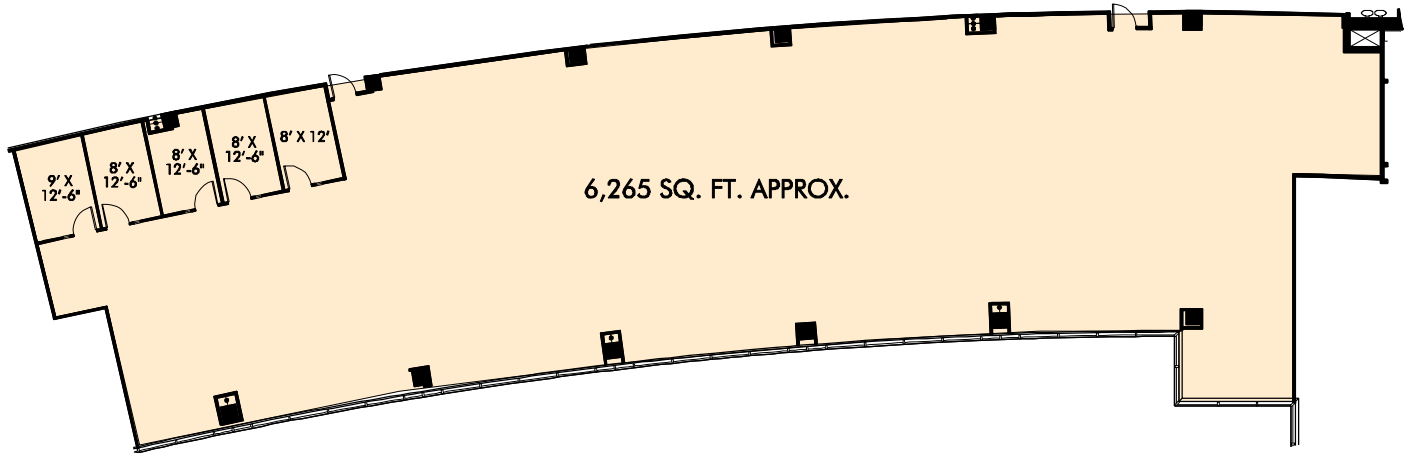

# Suite #265

8,114 RSF

**Granite**

5601 Granite Parkway, Suite 800  
Plano, Texas 75024

[www.graniteprop.com](http://www.graniteprop.com)  
972-731-2300

STAFFELBACH

ALL DIMENSIONS AND SQUARE FOOTAGE CALCULATIONS NOTED ON THIS DOCUMENT ARE PRELIMINARY / NON-BINDING AND MUST BE FIELD VERIFIED FOR A TRUE AND ACCURATE REPRESENTATION.