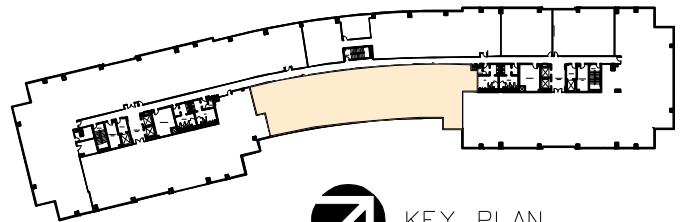

GRANITE PLAZA

7301 N. STATE HWY 161, IRVING TX 75039

Suite #265

8,114 RSF

Granite

5601 Granite Parkway, Suite 800
Plano, Texas 75024

www.graniteprop.com
972-731-2300

STAFFELBACH

ALL DIMENSIONS AND SQUARE FOOTAGE CALCULATIONS NOTED ON THIS DOCUMENT ARE PRELIMINARY / NON-BINDING AND MUST BE FIELD VERIFIED FOR A TRUE AND ACCURATE REPRESENTATION.