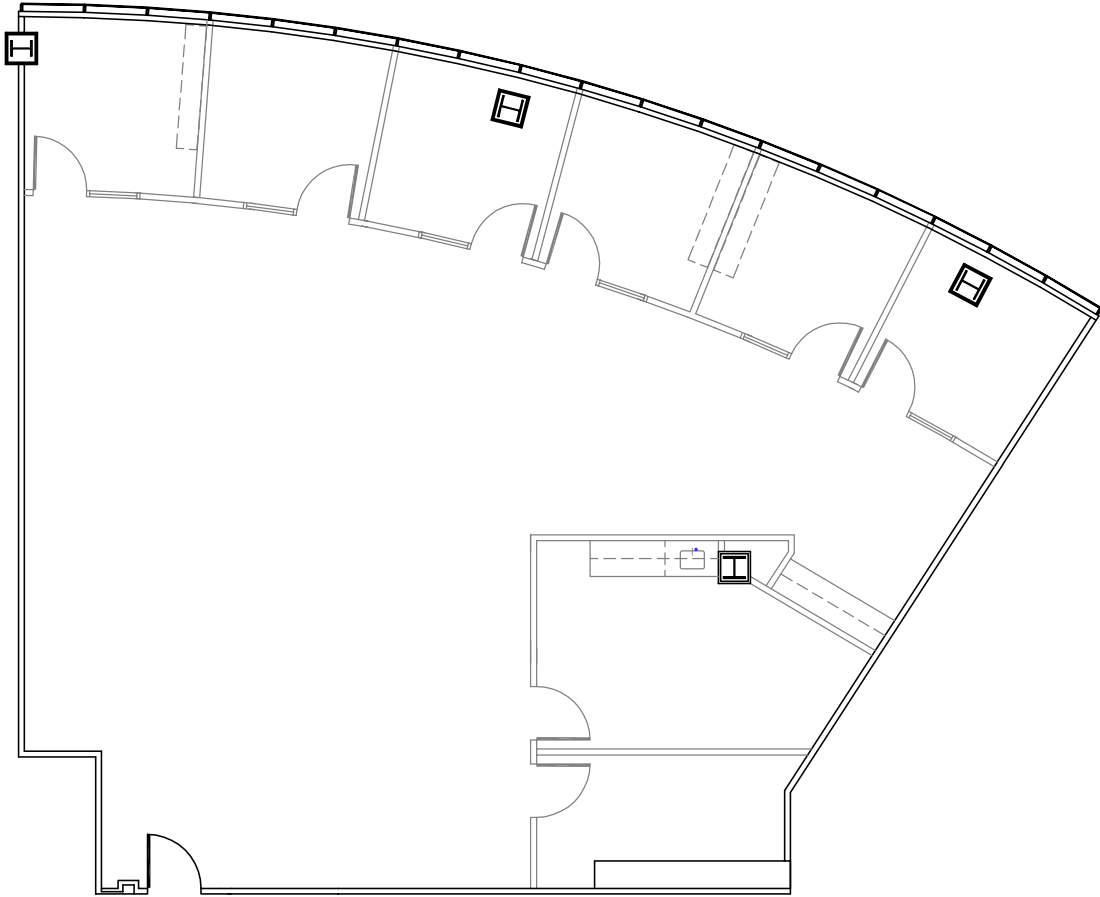

SUITE 150

2413 NRA

Granite Tower at 290
Granite Properties

SCALE: NONE