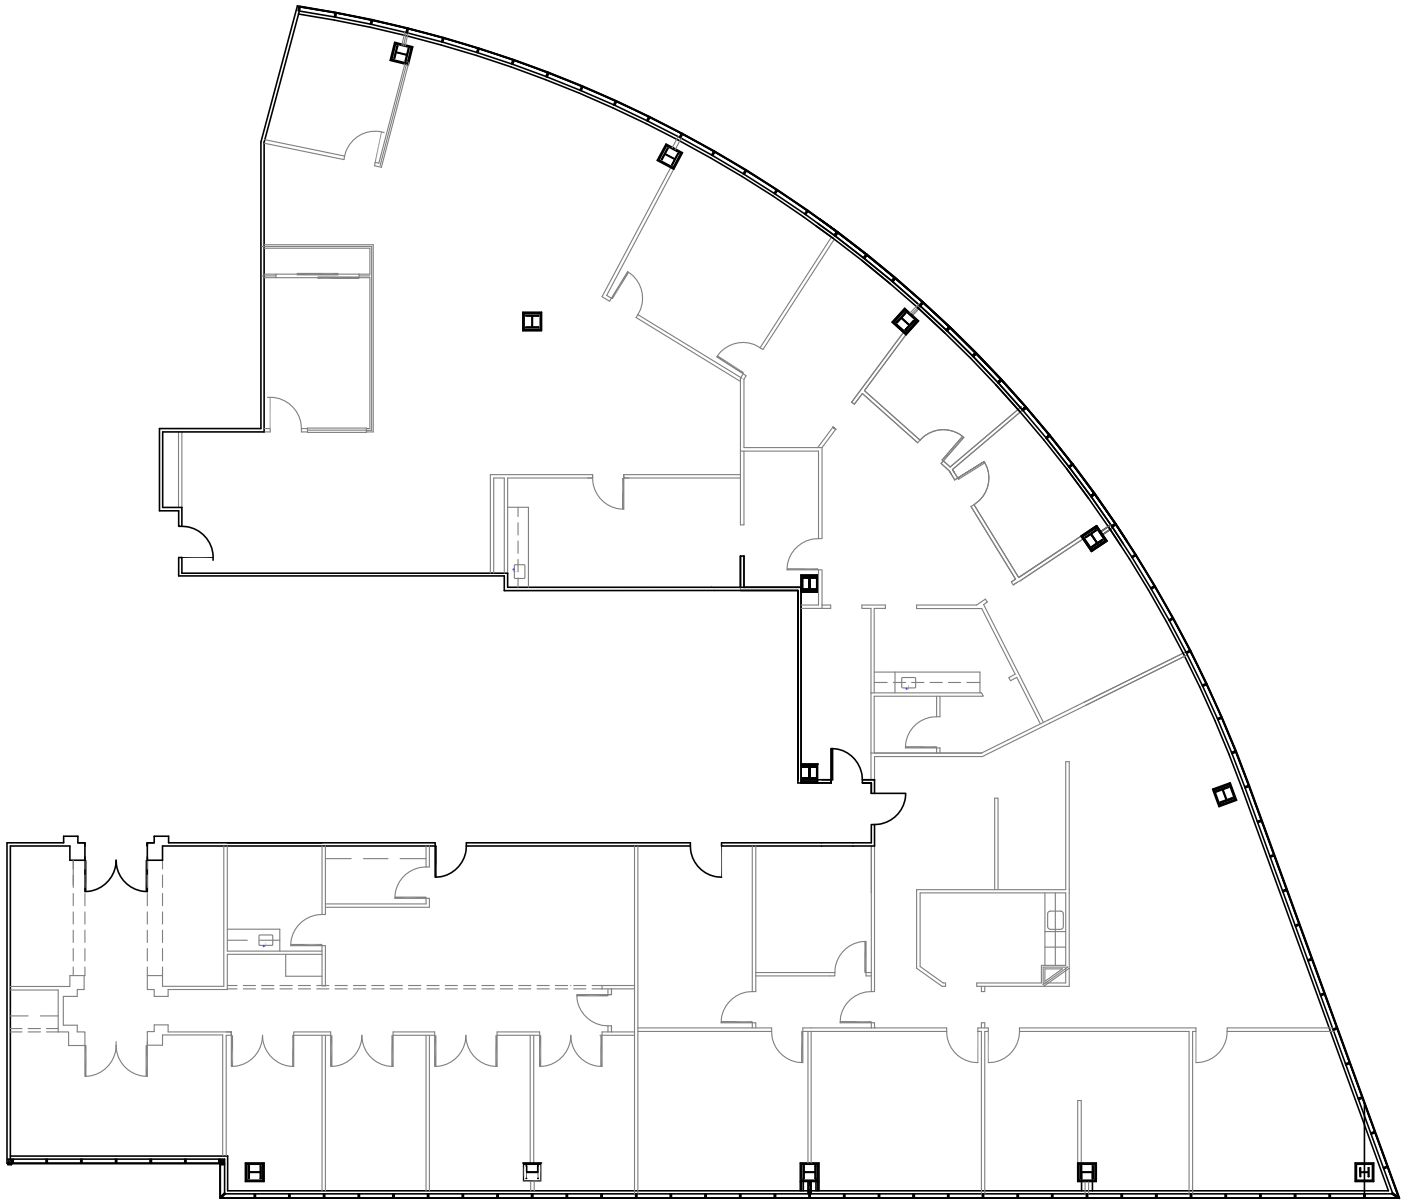

# SUITE 200

9918 NRA

# Granite Tower at 290

## Granite Properties

SCALE: NONE