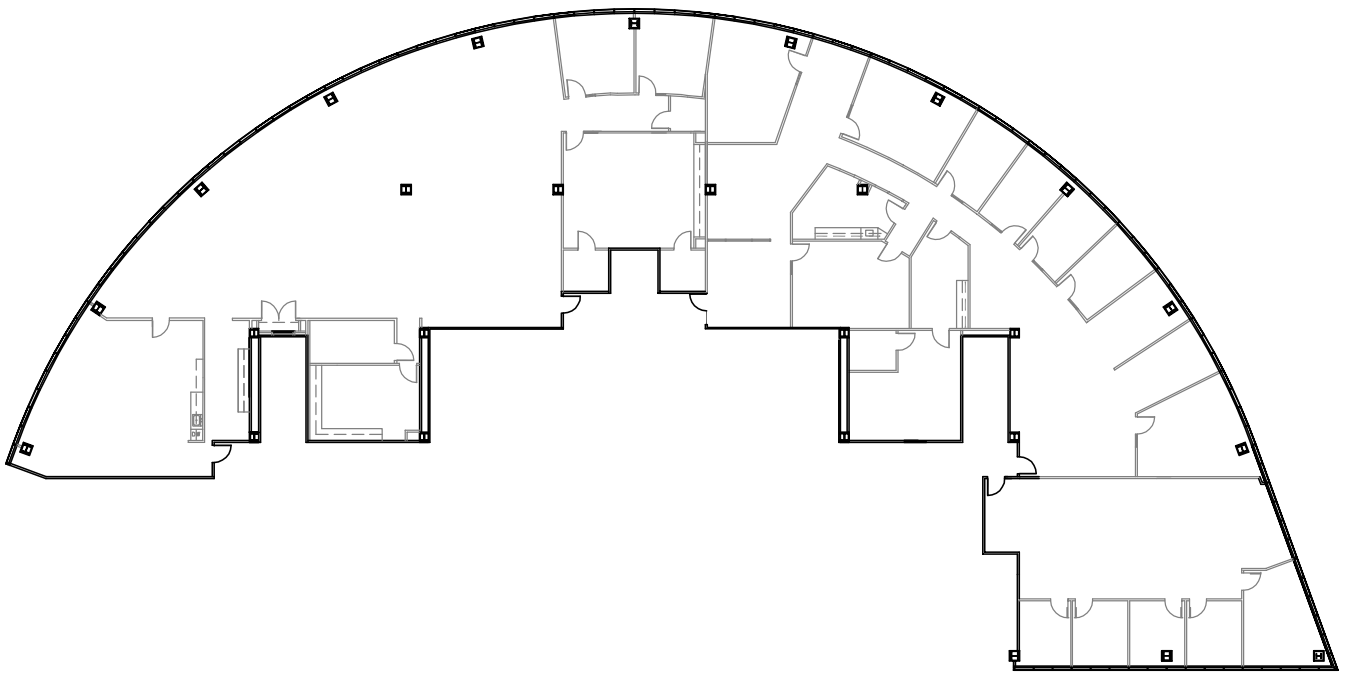

SUITE 350

14,024 NRA

Granite Tower at 290

Granite Properties

SCALE: NONE