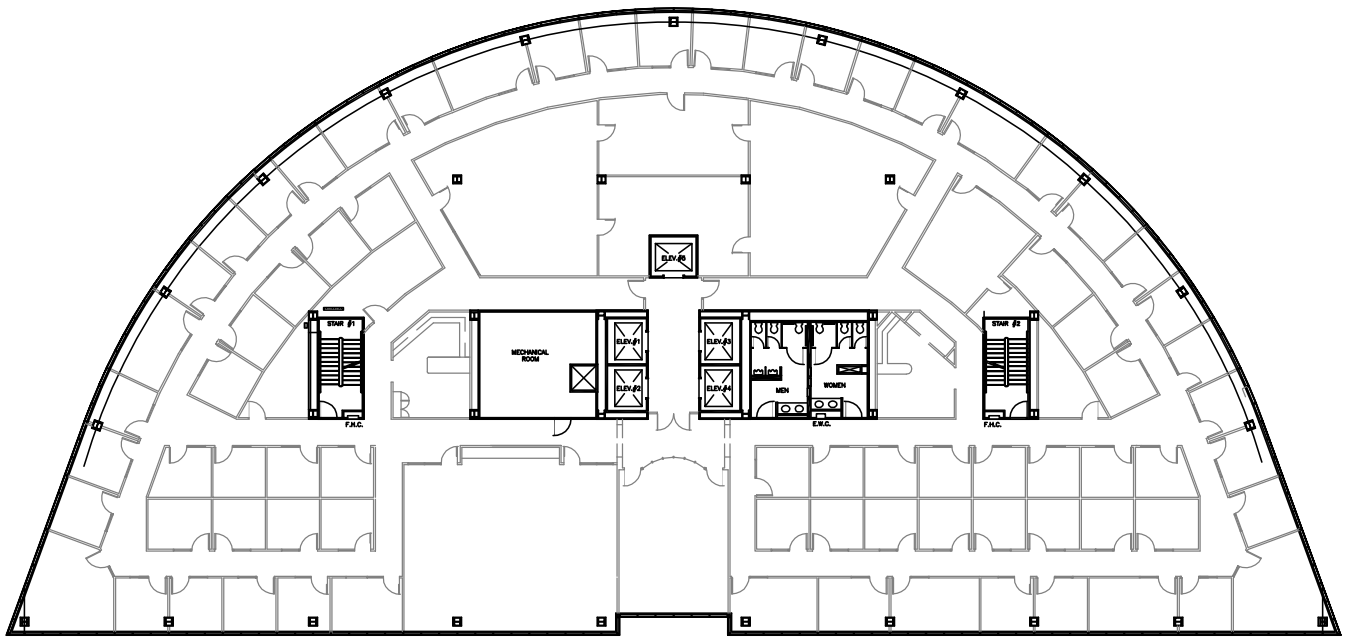

# SUITE 500

20,909 NRA

# Granite Tower at 290

## Granite Properties

SCALE: Not to Scale