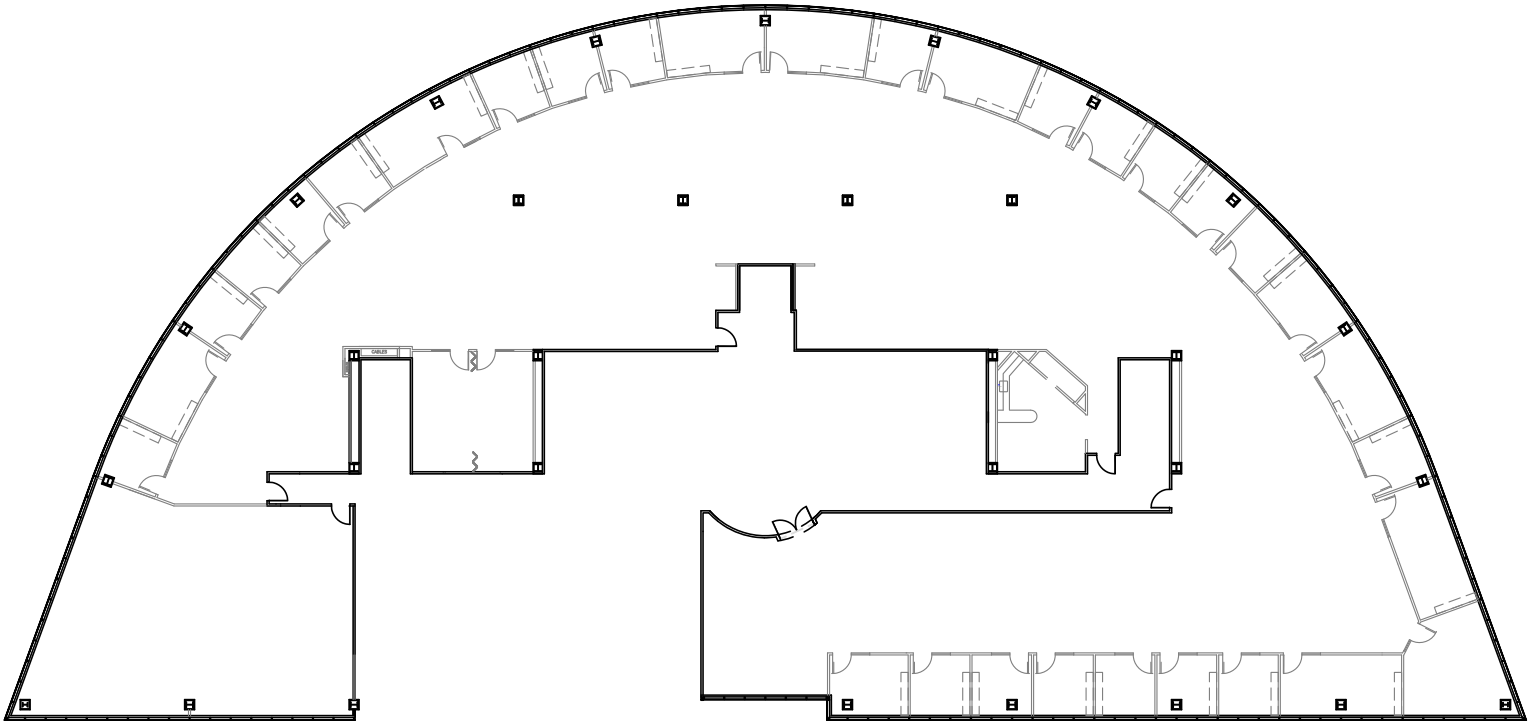

# SUITE 900

18,682 NRA

# Granite Tower at 290

## Granite Properties

SCALE: NONE