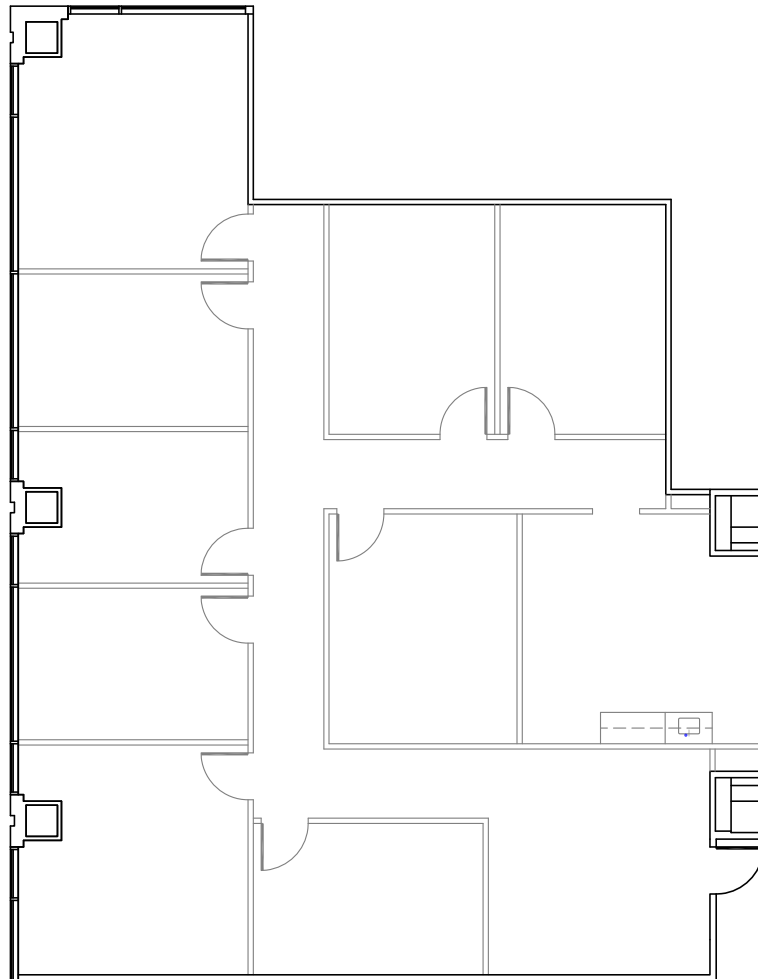

SUITE 230

2754 NRA

Granite Tower Sugar Creek Phase II

Granite Properties