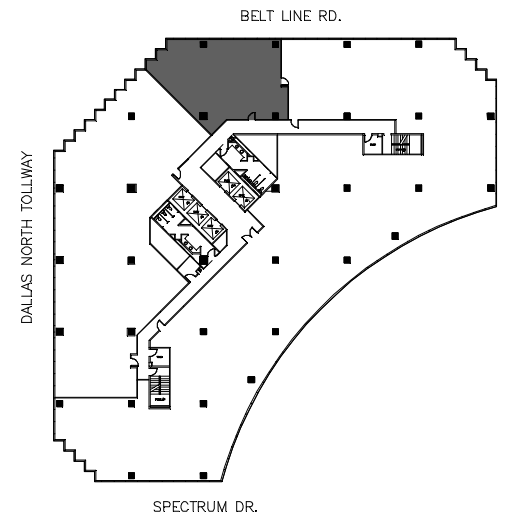

0 5' 10'
SCALE

11TH FLOOR WEST

**GRANITE
PROPERTIES**

INTERPRISE
The Design Resource
972-385-3991

RSF: 1,992 SQ. FT.
DRAWN/CHK: MAC/JKC
PROJ. NO: 0385-1474-16
DATE: 12-30-08

SUITE 1125 EAST TOWER
SPECTRUM CENTER