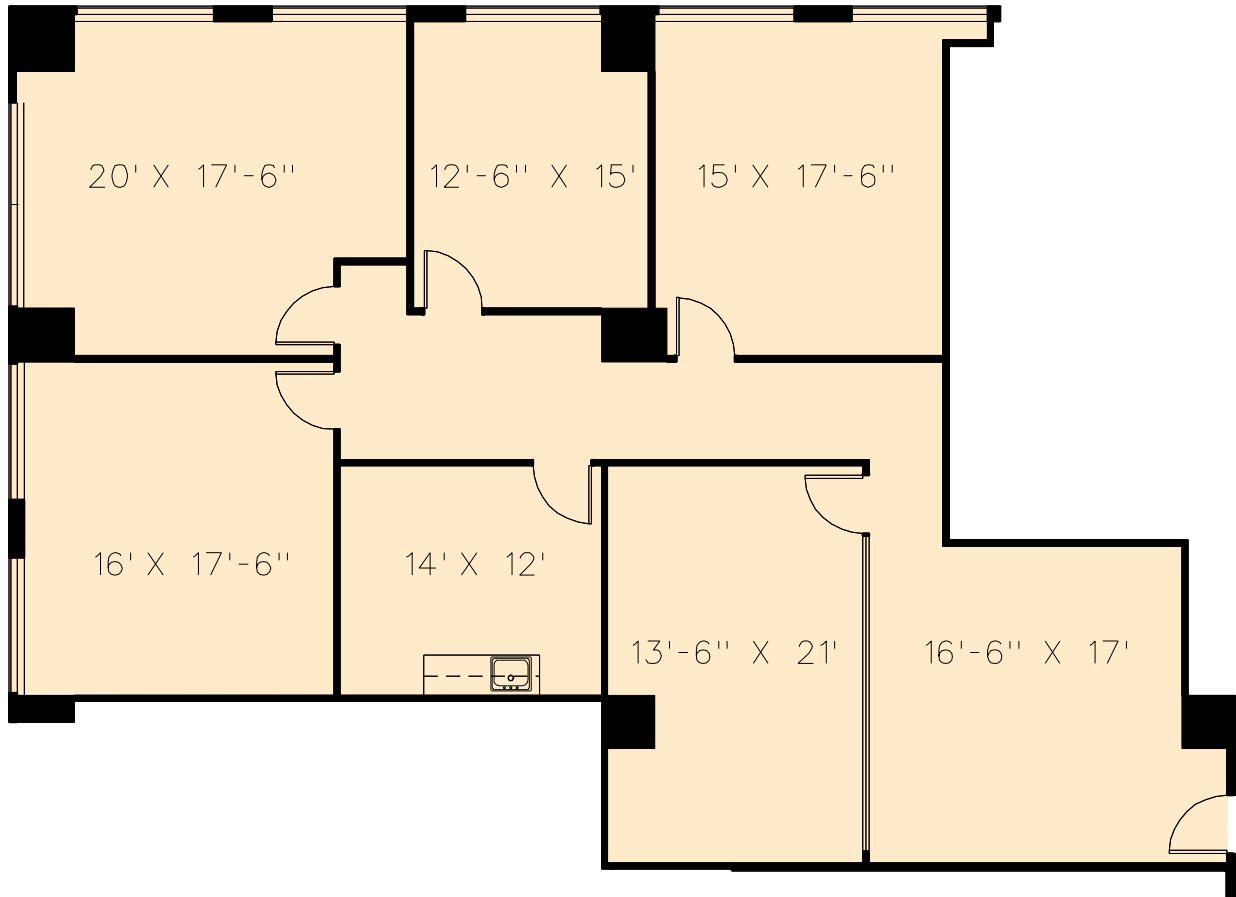

# THE MADISON

15851 North Dallas Parkway, Addison TX 75001

# Suite #245

2,477 RSF

KEY PLAN

**Granite**

5601 Granite Parkway, Suite 800  
Plano, Texas 75024

[www.graniteprop.com](http://www.graniteprop.com)  
972-731-2300

**STAFFELBACH**

ALL DIMENSIONS AND SQUARE FOOTAGE CALCULATIONS NOTED ON THIS DOCUMENT ARE PRELIMINARY / NON-BINDING AND MUST BE FIELD VERIFIED FOR A TRUE AND ACCURATE REPRESENTATION.