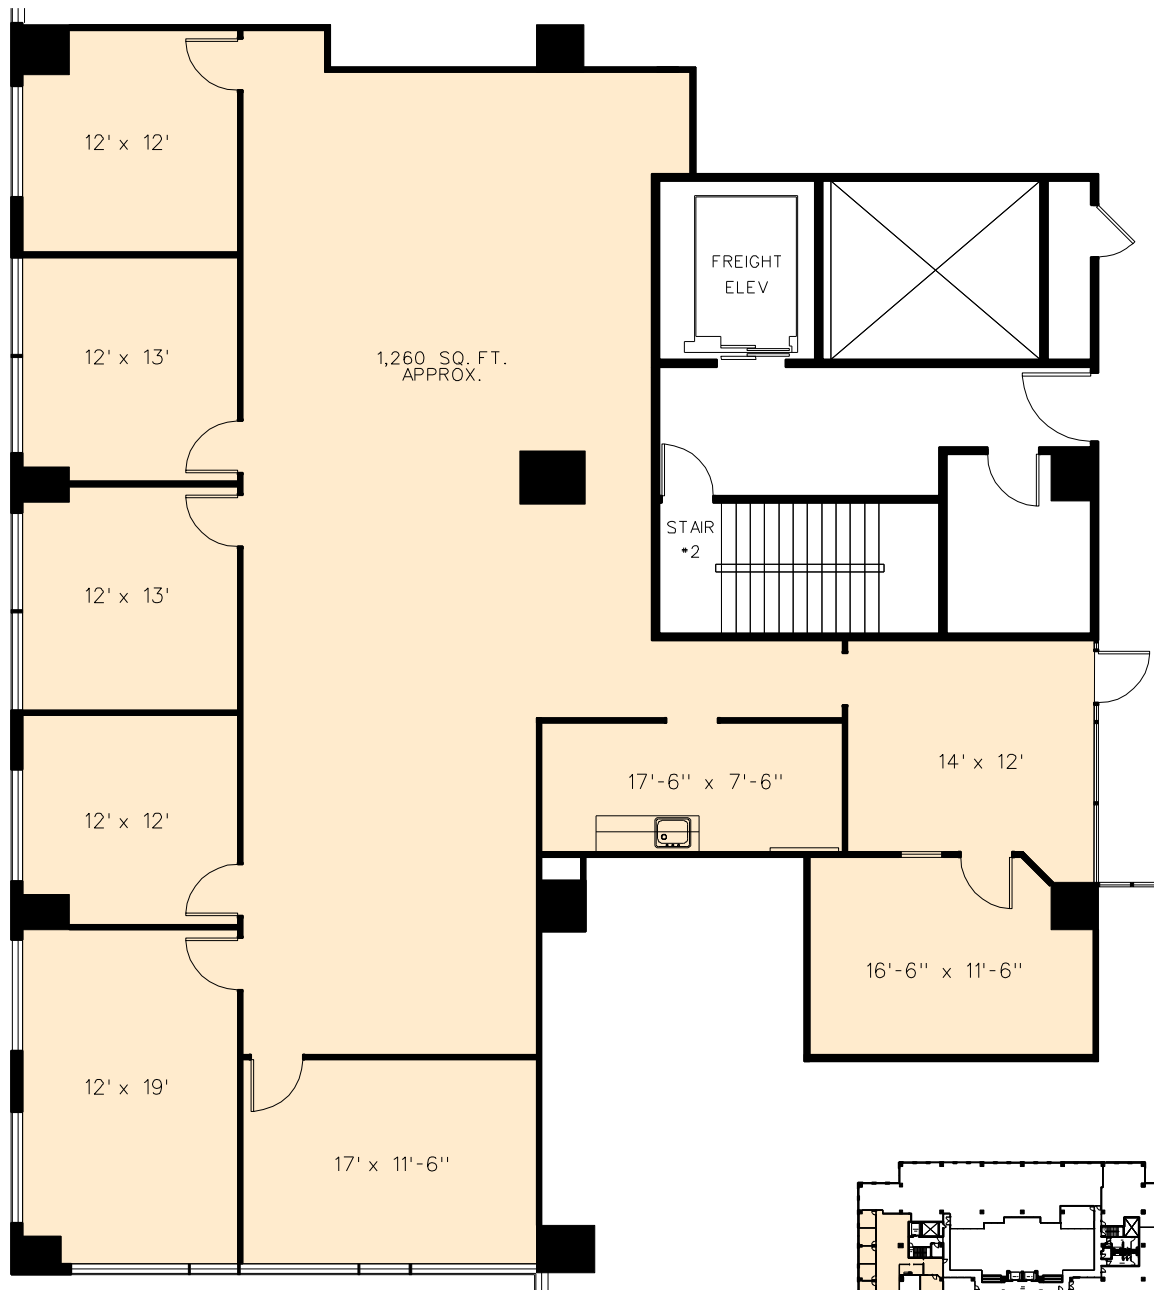

THE MADISON

15851 North Dallas Parkway, Addison TX 75001

Suite #520

3,505 RSF

KEY PLAN

Granite

5601 Granite Parkway, Suite 800
Plano, Texas 75024

www.graniteprop.com
972-731-2300

STAFFELBACH

ALL DIMENSIONS AND SQUARE FOOTAGE CALCULATIONS NOTED ON THIS DOCUMENT ARE PRELIMINARY / NON-BINDING AND MUST BE FIELD VERIFIED FOR A TRUE AND ACCURATE REPRESENTATION.