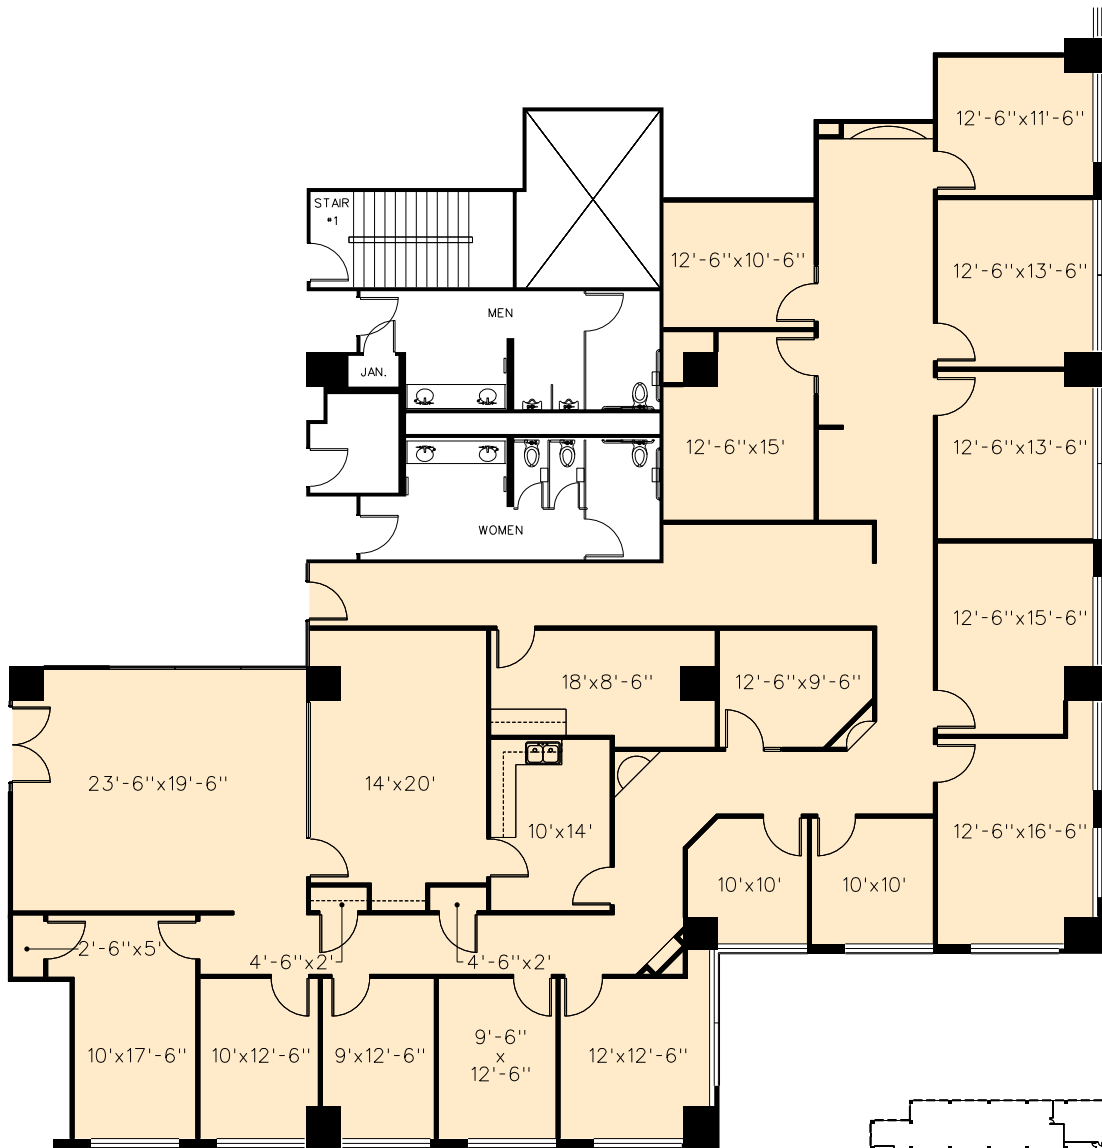

THE MADISON

15851 North Dallas Parkway, Addison TX 75001

Suite #530

5,240 RSF

KEY PLAN

Granite

5601 Granite Parkway, Suite 800
Plano, Texas 75024

www.graniteprop.com
972-731-2300

STAFFELBACH

ALL DIMENSIONS AND SQUARE FOOTAGE CALCULATIONS NOTED ON THIS DOCUMENT ARE PRELIMINARY / NON-BINDING AND MUST BE FIELD VERIFIED FOR A TRUE AND ACCURATE REPRESENTATION.