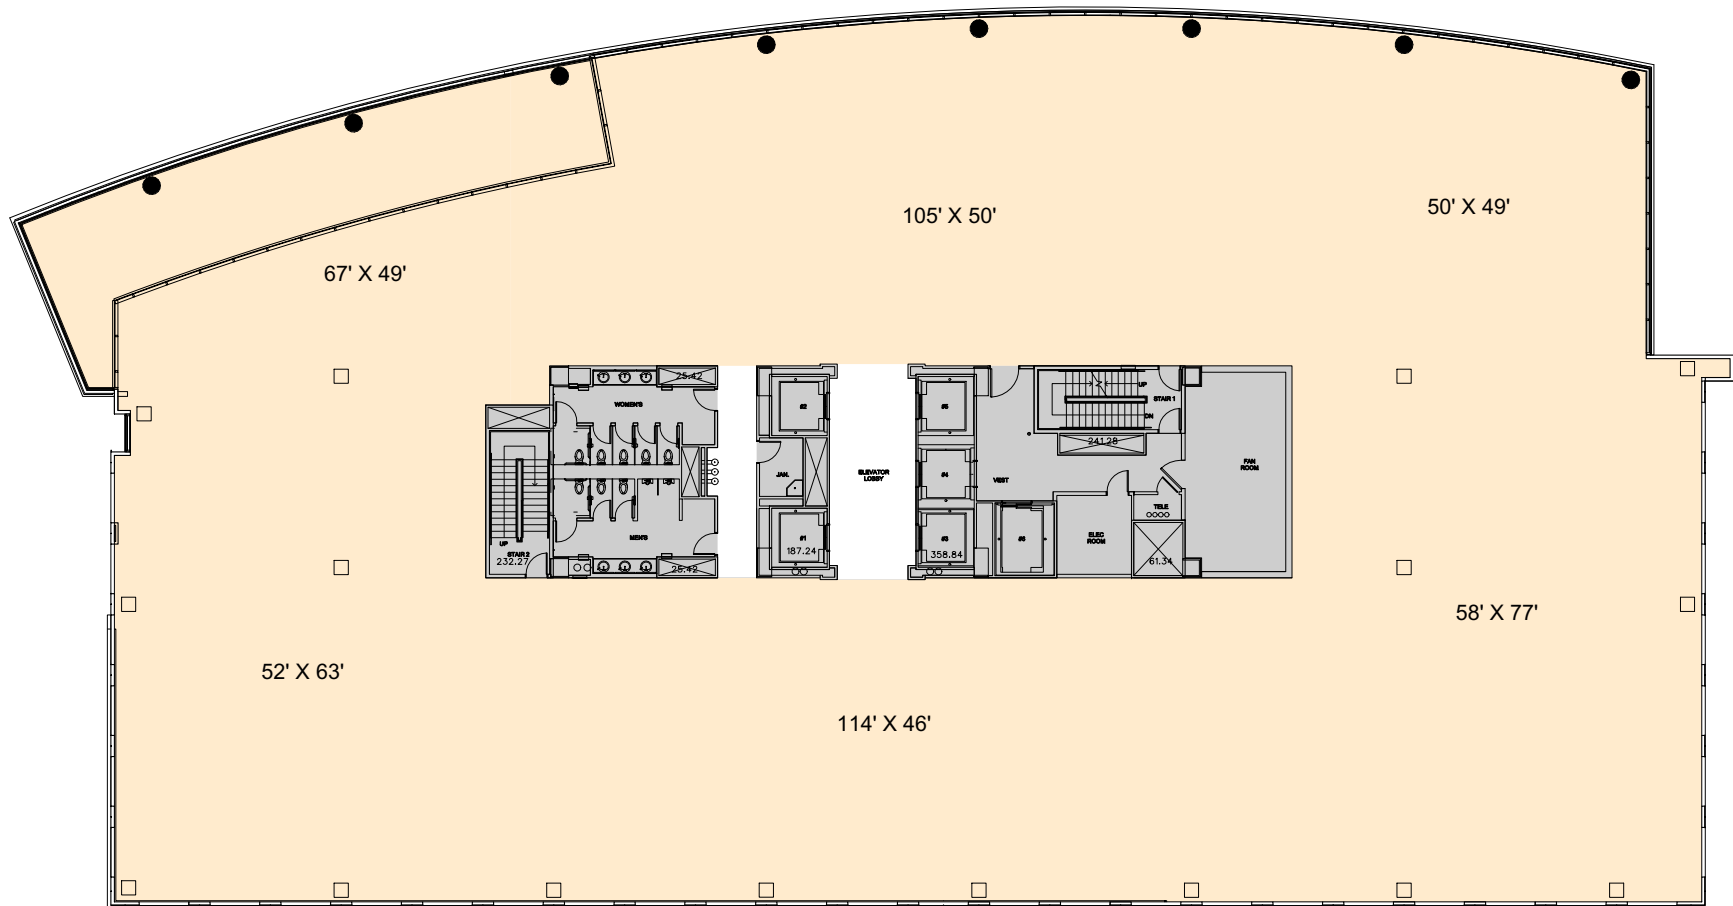

GRANITE PARK FIVE

5830 Granite Parkway, Plano, TX 75024

Suite # 1200

26,642 RSF

Granite

www.graniteprop.com

972-731-2300