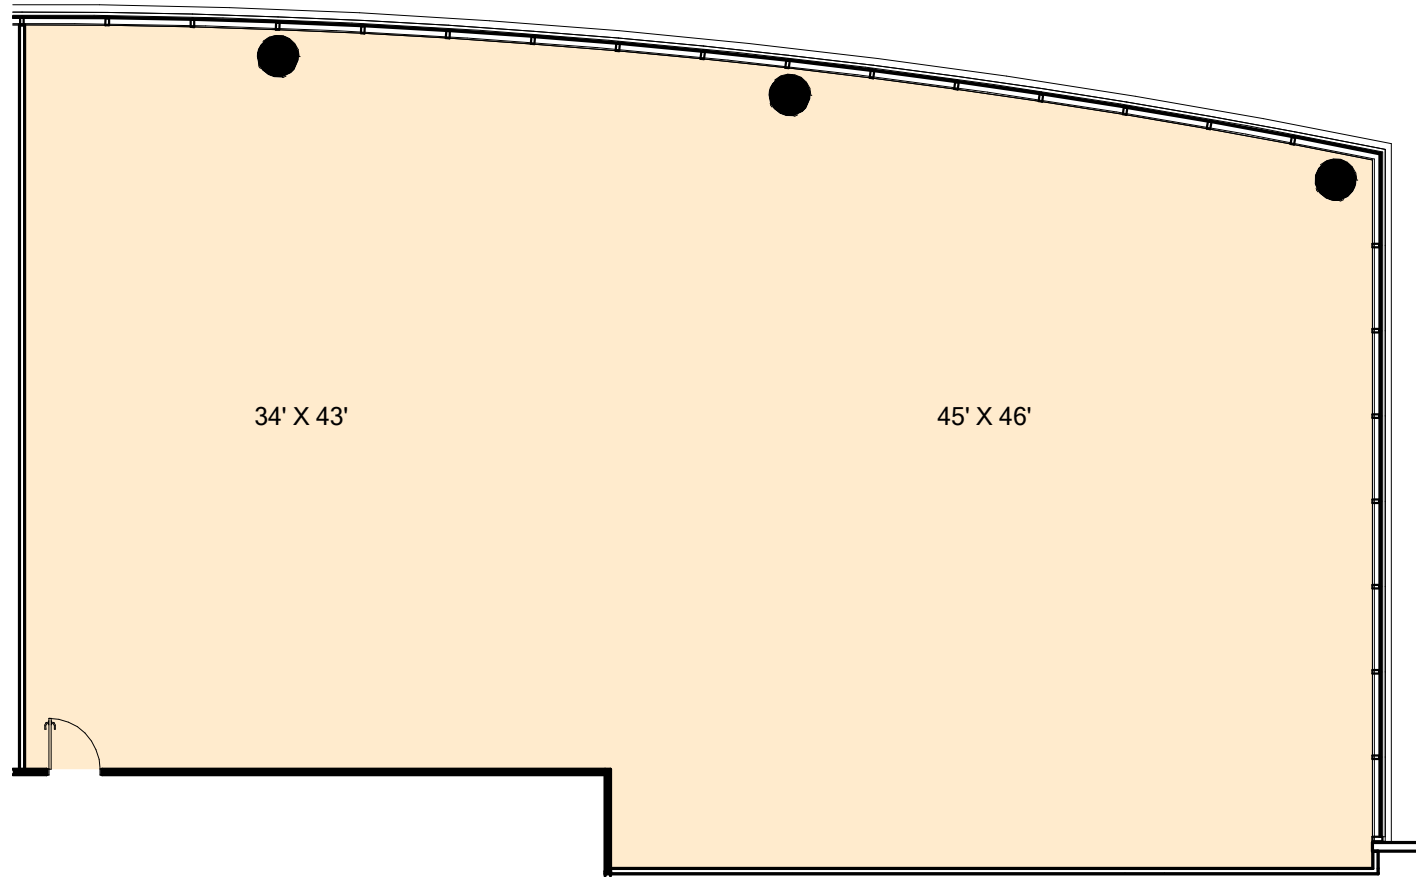

GRANITE PARK FIVE

5830 Granite Parkway, Plano, TX 75024

Suite #1270

4,205 RSF