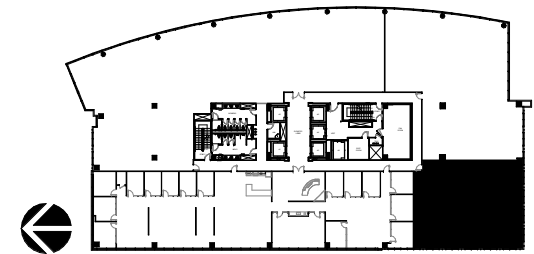

GRANITE PARK FIVE

5830 Granite Parkway, Plano, TX 75024

Suite #770

3,426 RSF

Granite

www.graniteprop.com

972-731-2300