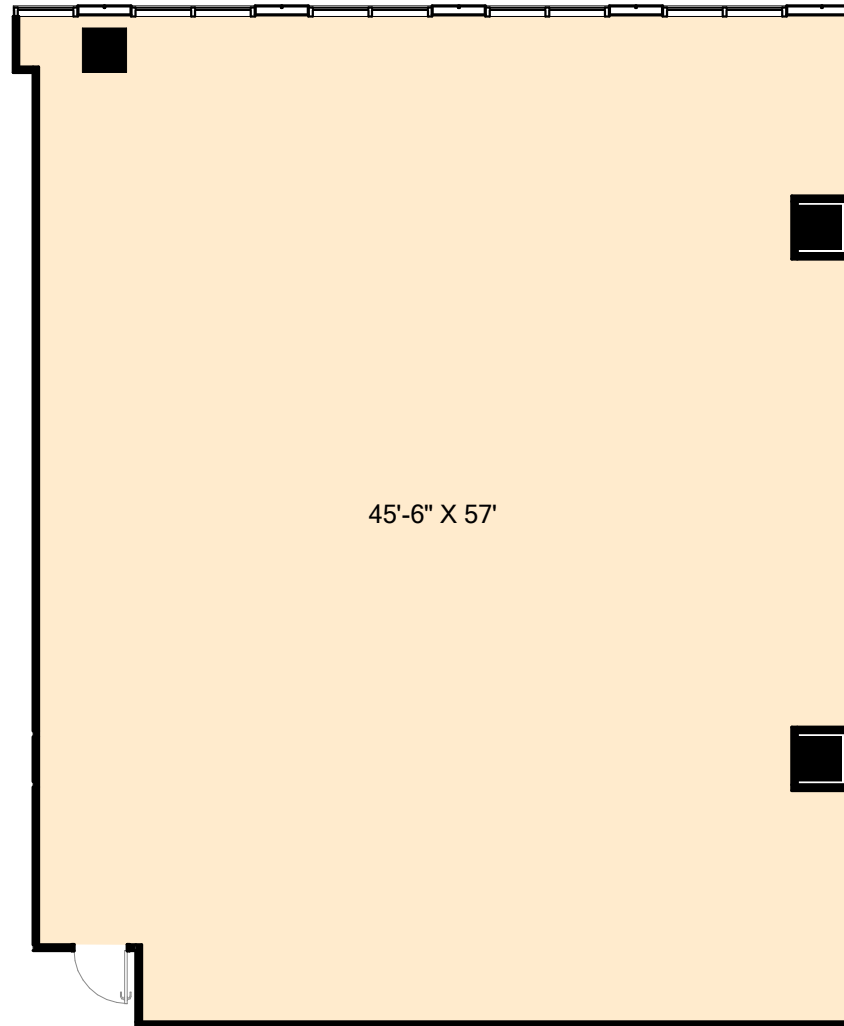

GRANITE PARK FIVE

5830 Granite Parkway, Plano, TX 75024

Suite #770

3,426 RSF

Granite

www.graniteprop.com

972-731-2300