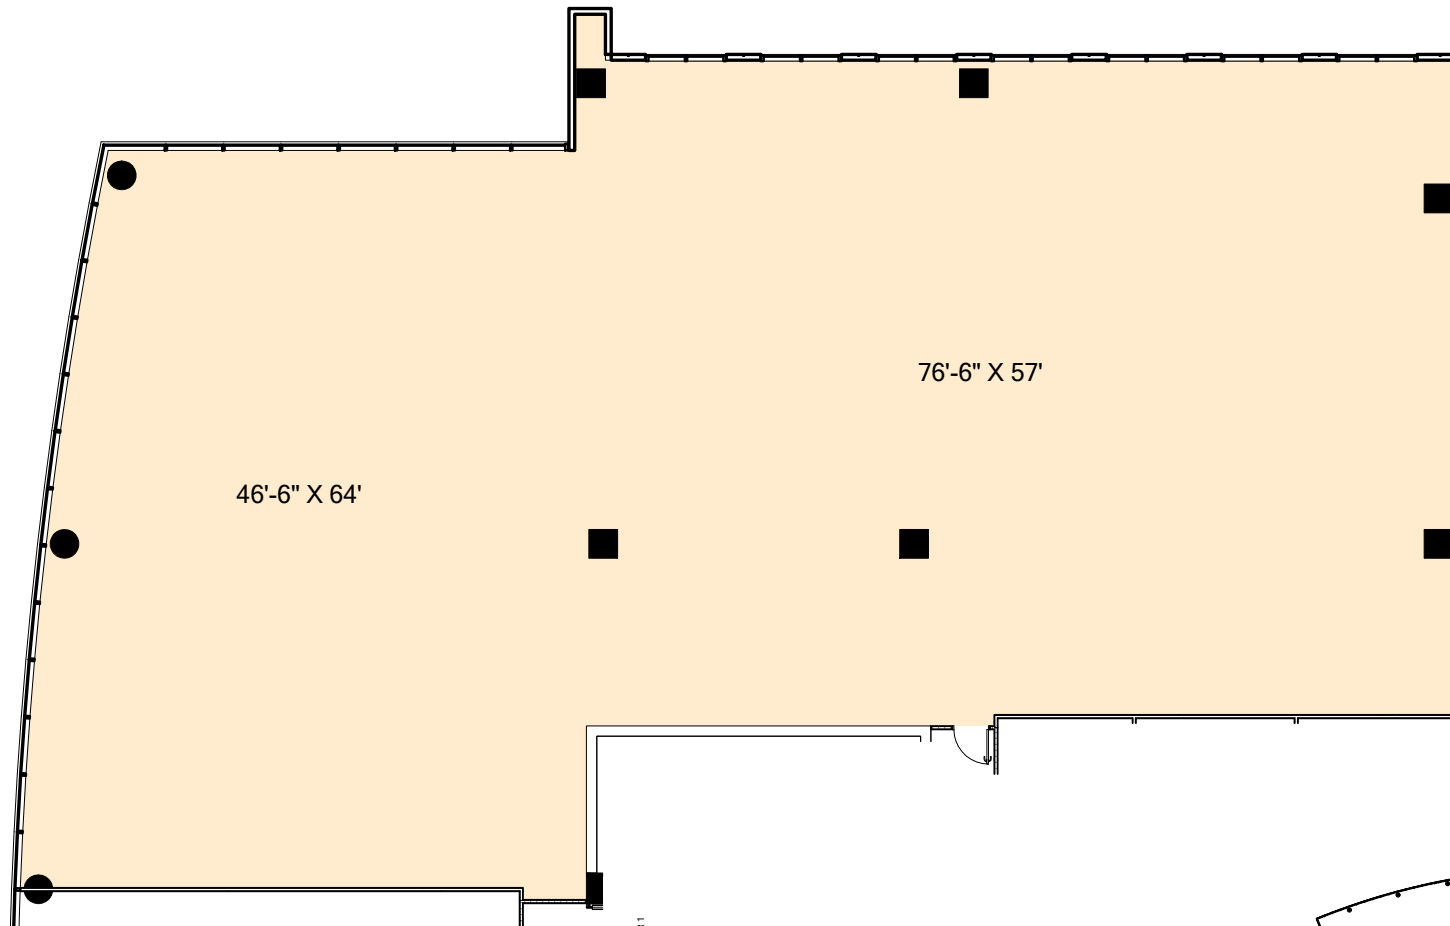

GRANITE PARK FIVE

5830 Granite Parkway, Plano, TX 75024

Suite #770

8,894 RSF

Granite

www.graniteprop.com

972-731-2300