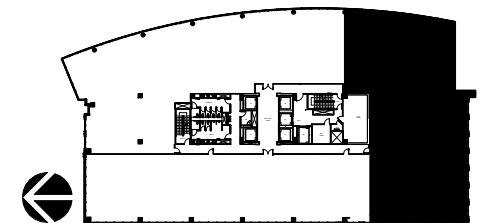

GRANITE PARK FIVE

5830 Granite Parkway, Plano, TX 75024

Suite #770

8,894 RSF

Granite

www.graniteprop.com

972-731-2300