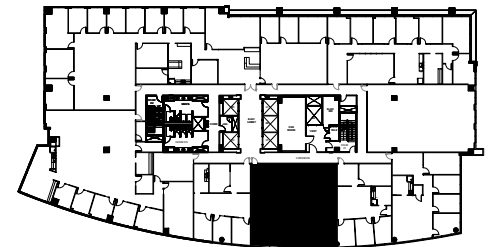

GRANITE PARK FOUR

5850 Granite Parkway, Plano TX, 75024

Suite #210

2,353 RSF

Granite

www.graniteprop.com

972-731-2300