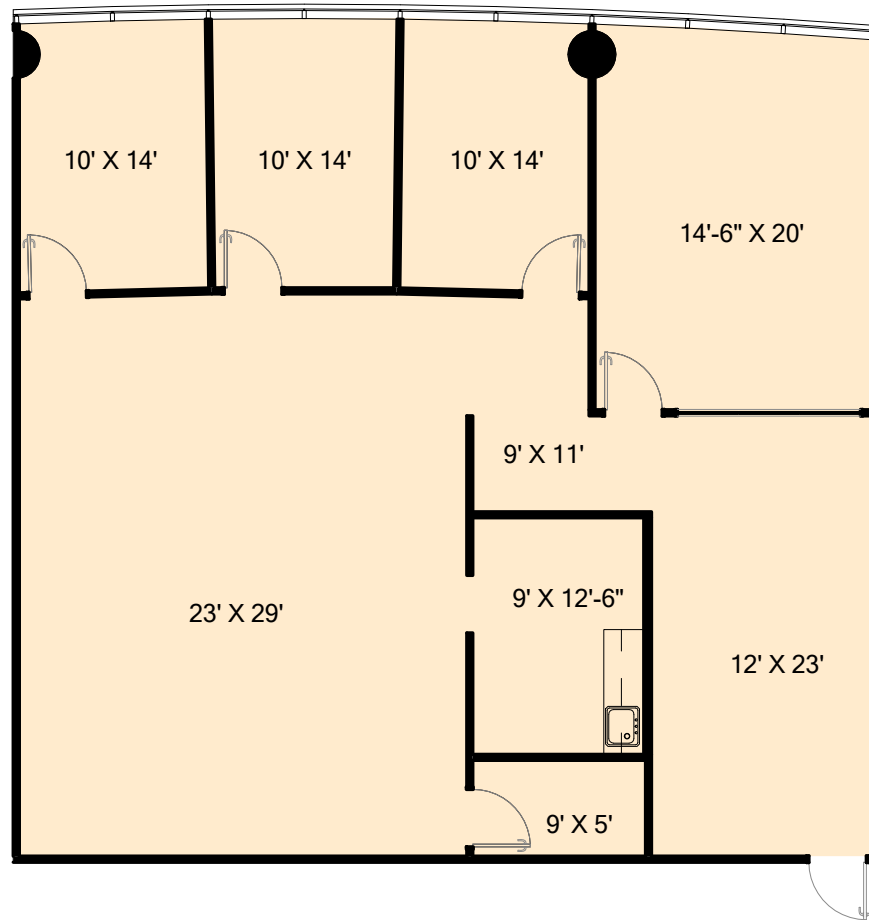

GRANITE PARK FOUR

5850 Granite Parkway, Plano TX, 75024

Suite #210

2,353 RSF

Granite

www.graniteprop.com

972-731-2300