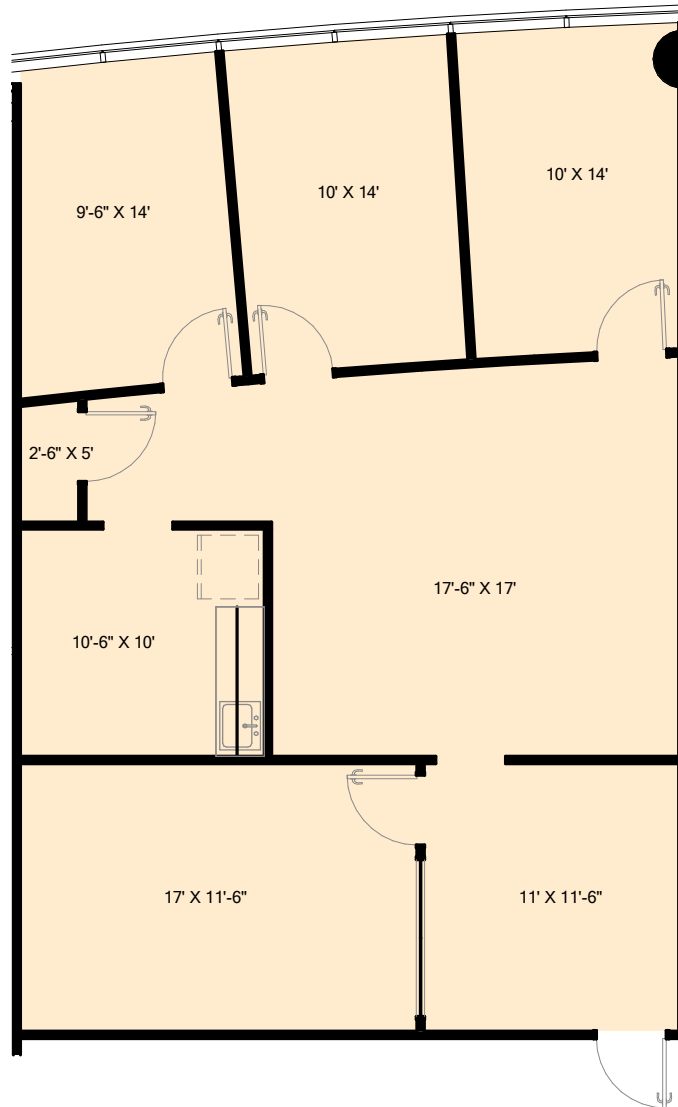

GRANITE PARK FOUR

5850 Granite Parkway, Plano, TX 75024

Suite #215

1,472 RSF

Granite

www.graniteprop.com

972-731-2300