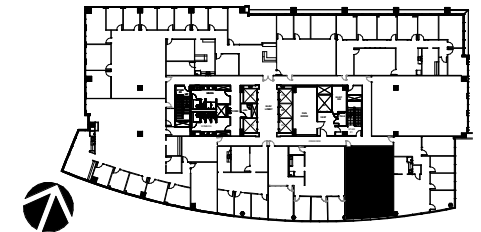

GRANITE PARK FOUR

5850 Granite Parkway, Plano, TX 75024

Suite #215

1,472 RSF

Granite

www.graniteprop.com

972-731-2300