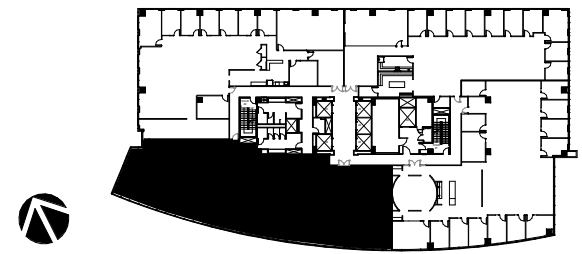

GRANITE PARK FOUR

5850 GRANITE PARKWAY, PLANO, TX 75204

SUITE #300

7,251 RSF

Granite

www.graniteprop.com

972-731-2300