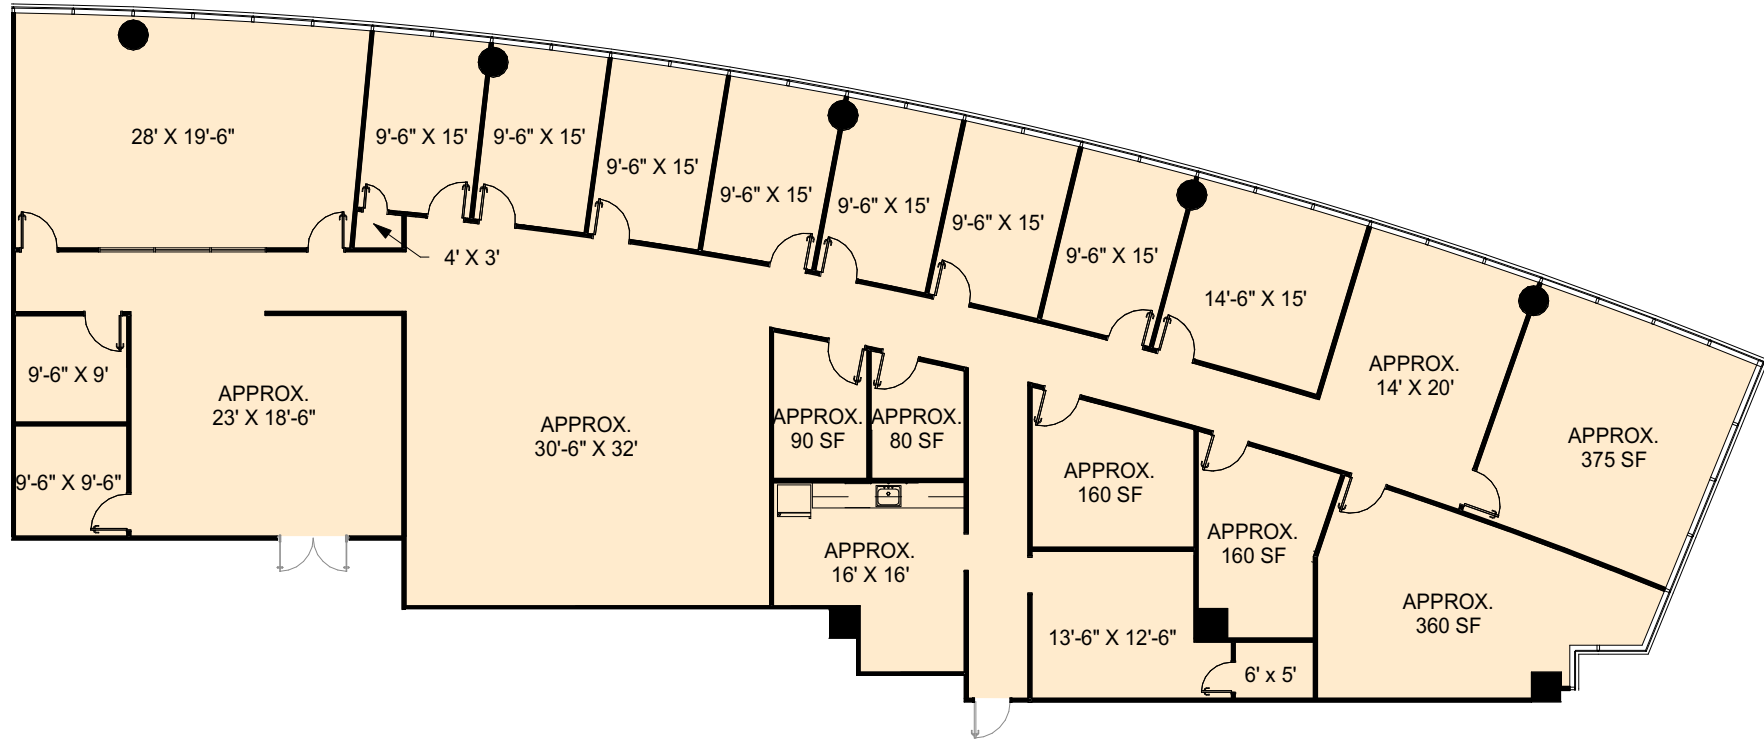

GRANITE PARK FOUR

5850 GRANITE PARKWAY, PLANO, TX 75204

SUITE #300

7,251 RSF

Granite

www.graniteprop.com

972-731-2300