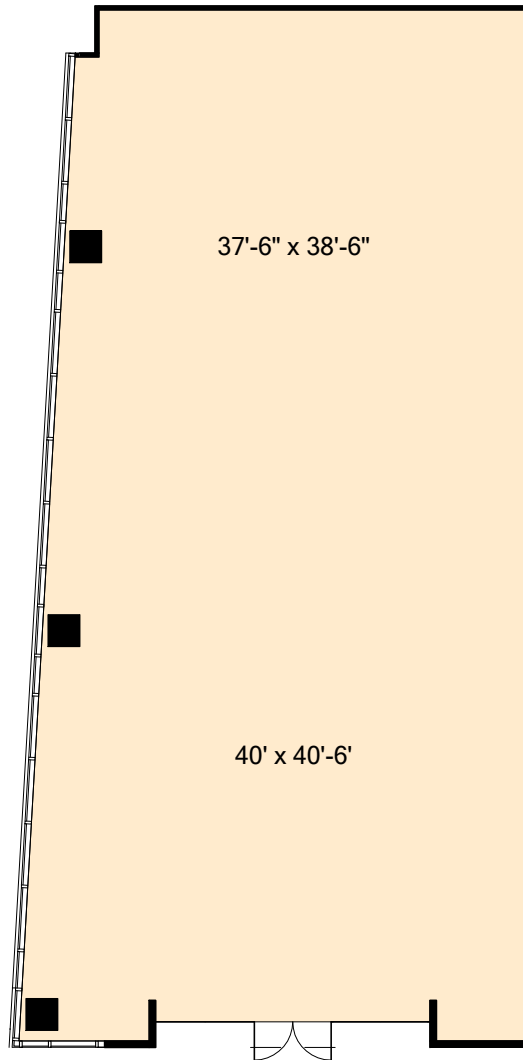

GRANITE PARK ONE

5800 Granite Parkway, Plano, TX 75024

Suite #170

3,839 RSF

Granite

www.graniteprop.com

972-731-2300