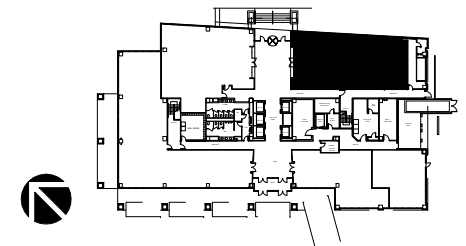

GRANITE PARK ONE

5800 Granite Parkway, Plano, TX 75024

Suite #170

3,839 RSF

Granite

www.graniteprop.com

972-731-2300