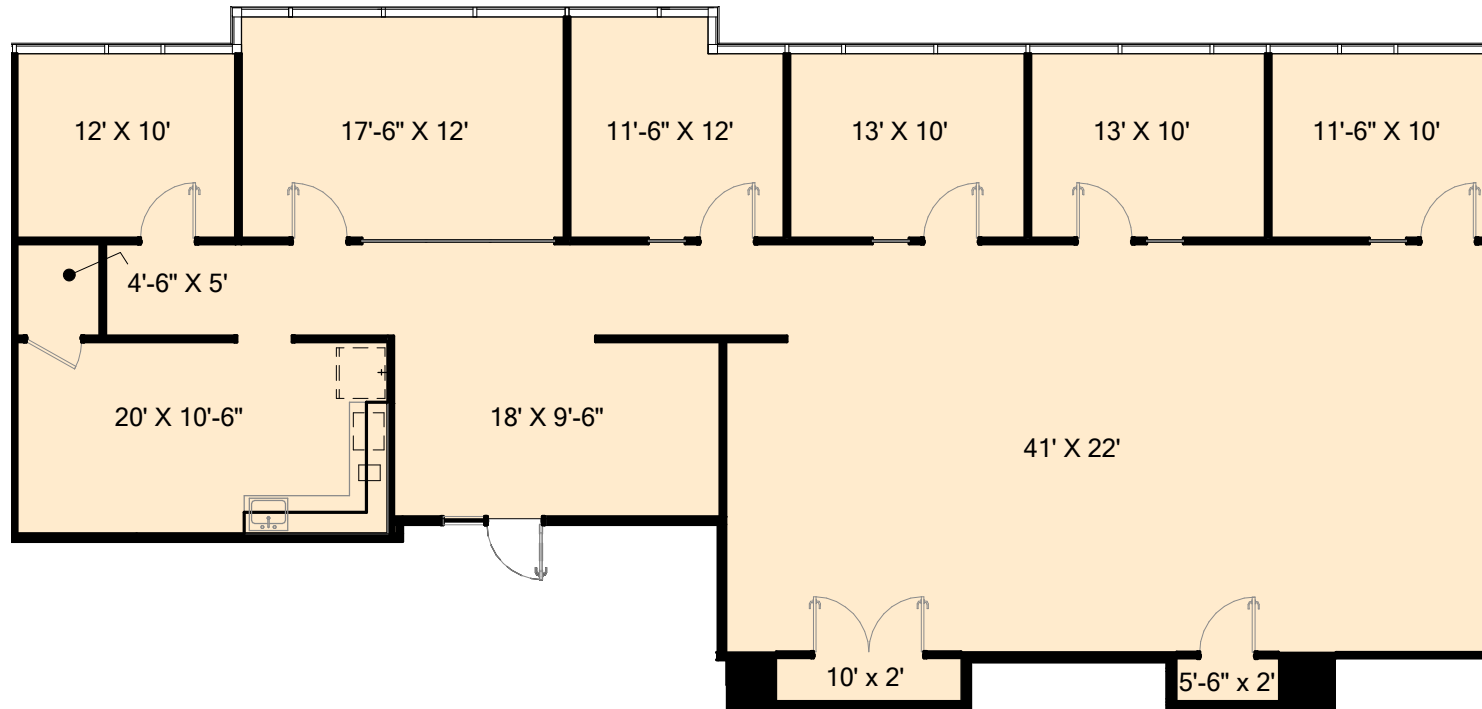

GRANITE PARK ONE

5800 Granite Parkway, Plano, TX 75024

Suite #290

2,996 RSF