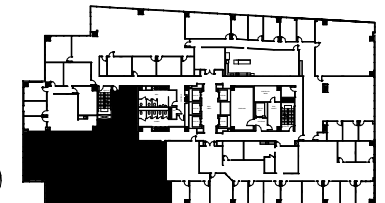

GRANITE PARK ONE

5800 GRANITE PARKWAY, PLANO, TX 75024

SUITE 300

5,899 RSF

Granite

www.graniteprop.com

972-731-2300