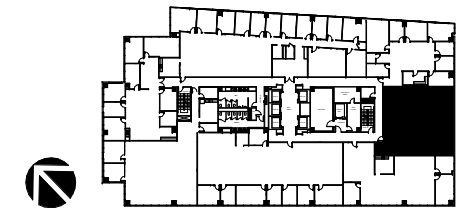

GRANITE PARK ONE

5800 GRANITE PARKWAY, PLANO, TX 75024

SUITE #470

2,683 RSF

Granite

www.graniteprop.com

972-731-2300