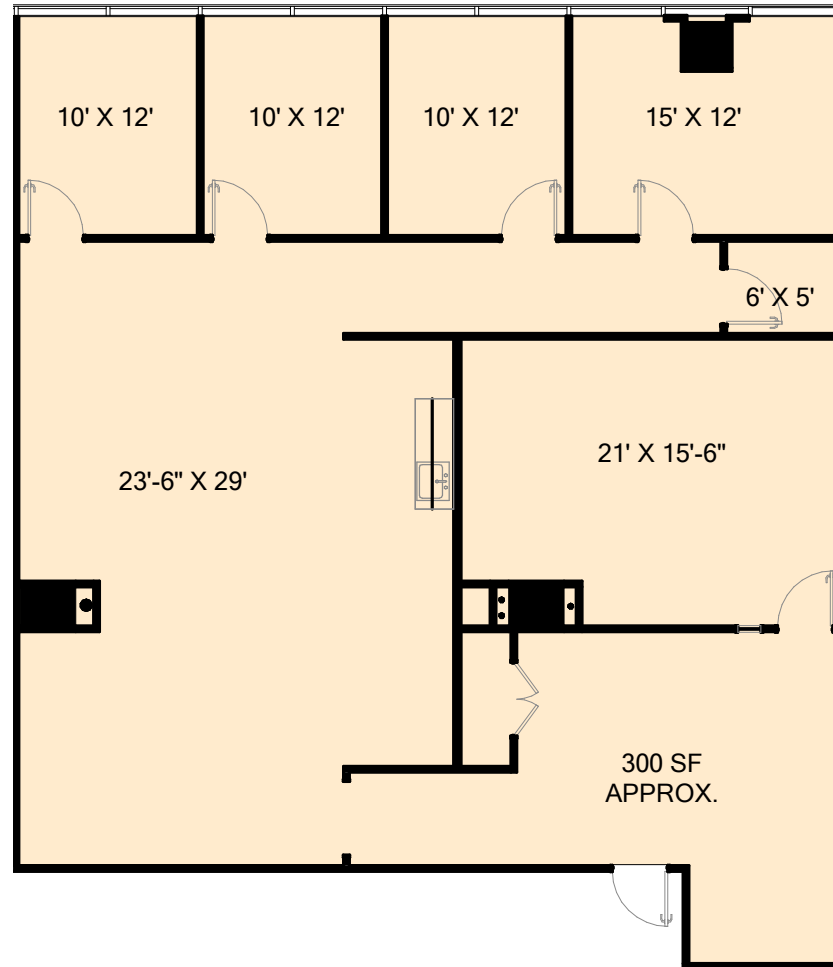

GRANITE PARK ONE

5800 GRANITE PARKWAY, PLANO, TX 75024

SUITE #470

2,683 RSF

Granite

www.graniteprop.com

972-731-2300