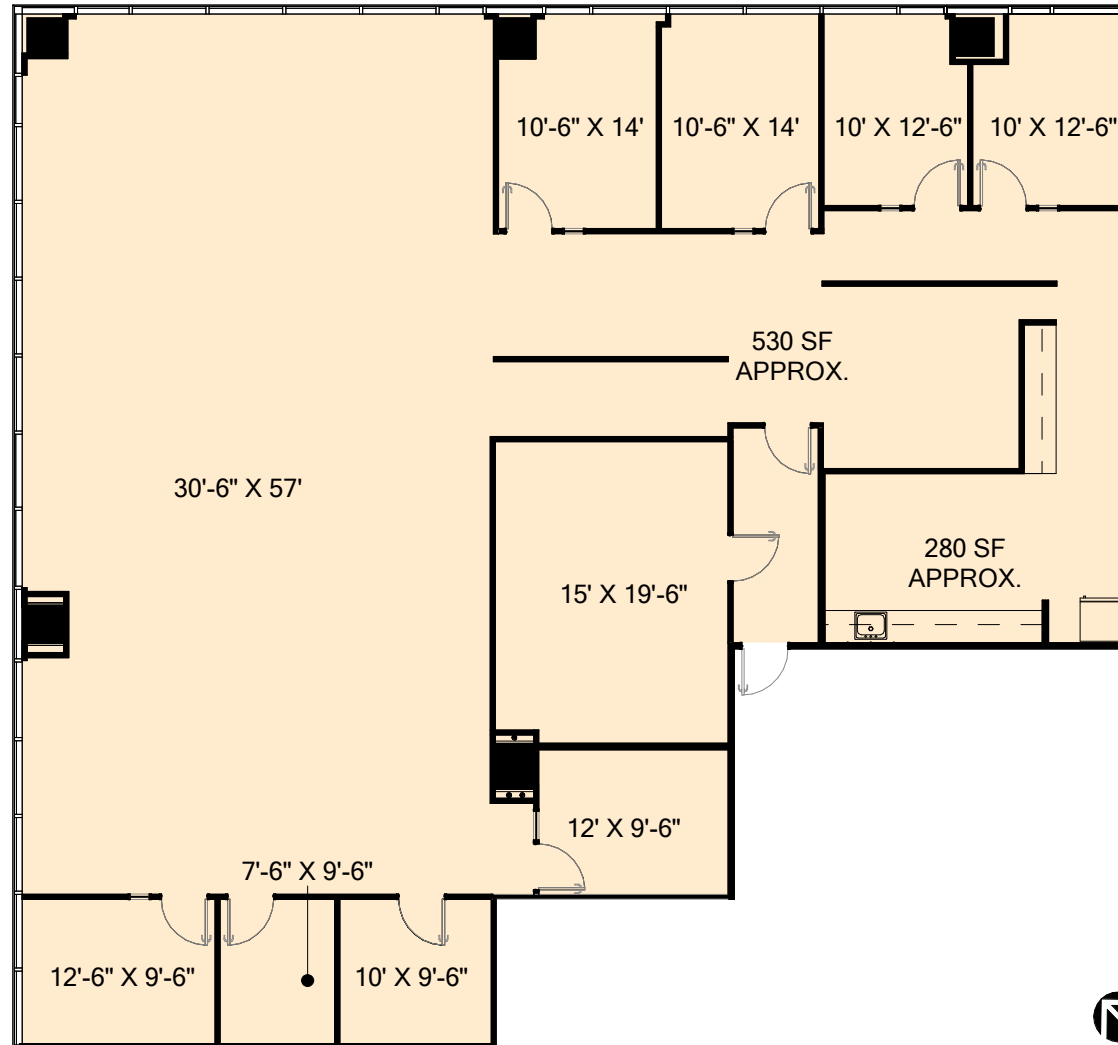

GRANITE PARK ONE

5800 Granite Parkway, Plano, TX 75024

Suite #880

5,236 RSF

Granite

www.graniteprop.com

972-731-2300