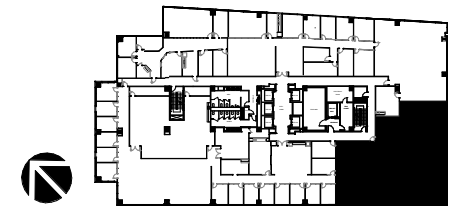

GRANITE PARK ONE

5800 Granite Parkway, Plano, TX 75024

Suite #880

5,236 RSF

Granite

www.graniteprop.com

972-731-2300