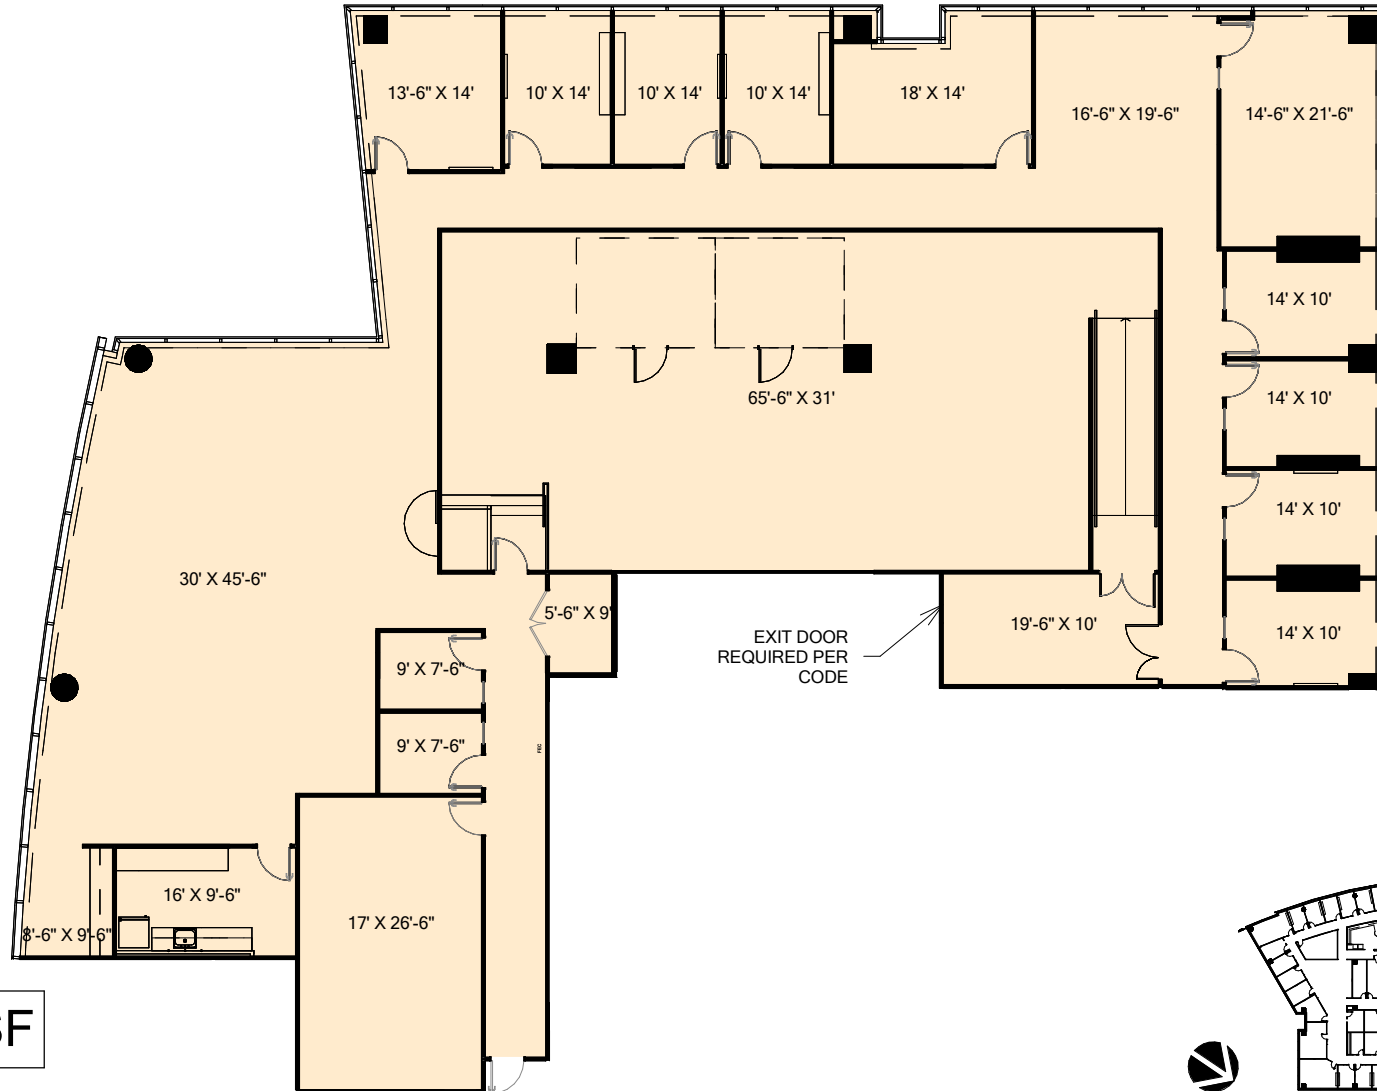

GRANITE PARK THREE

5601 GRANITE PARKWAY, PLANO, TX 75024

SUITE #1300

9,333 RSF

Granite

www.graniteprop.com

972-731-2300