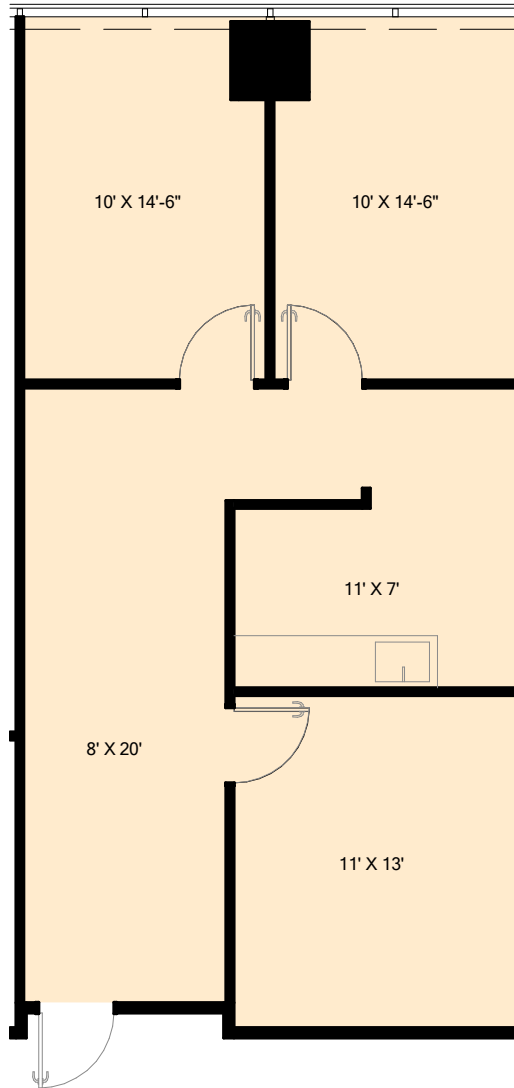

GRANITE PARK THREE

5601 Granite Parkway, Plano, TX 75024

SUITE #370

982 RSF

Granite

www.graniteprop.com

972-731-2300