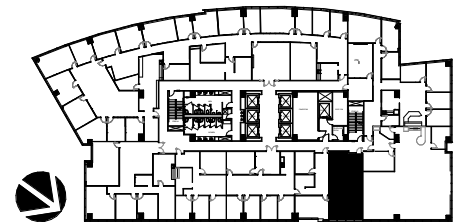

GRANITE PARK THREE

5601 Granite Parkway, Plano, TX 75024

SUITE #370

982 RSF

Granite

www.graniteprop.com

972-731-2300