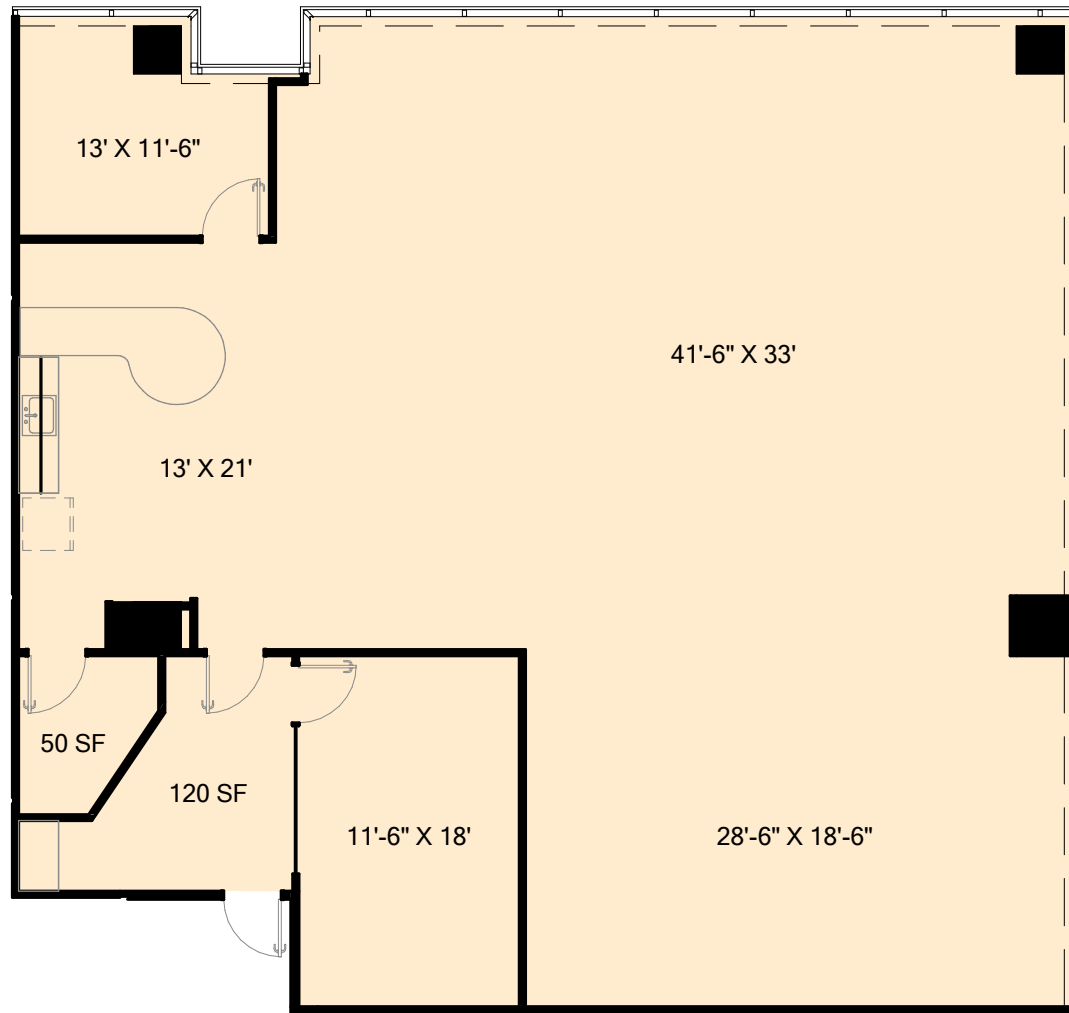

GRANITE PARK THREE

5601 Granite Parkway, Plano, TX 75024

Suite #380

3,379 RSF

Granite

www.graniteprop.com

972-731-2300