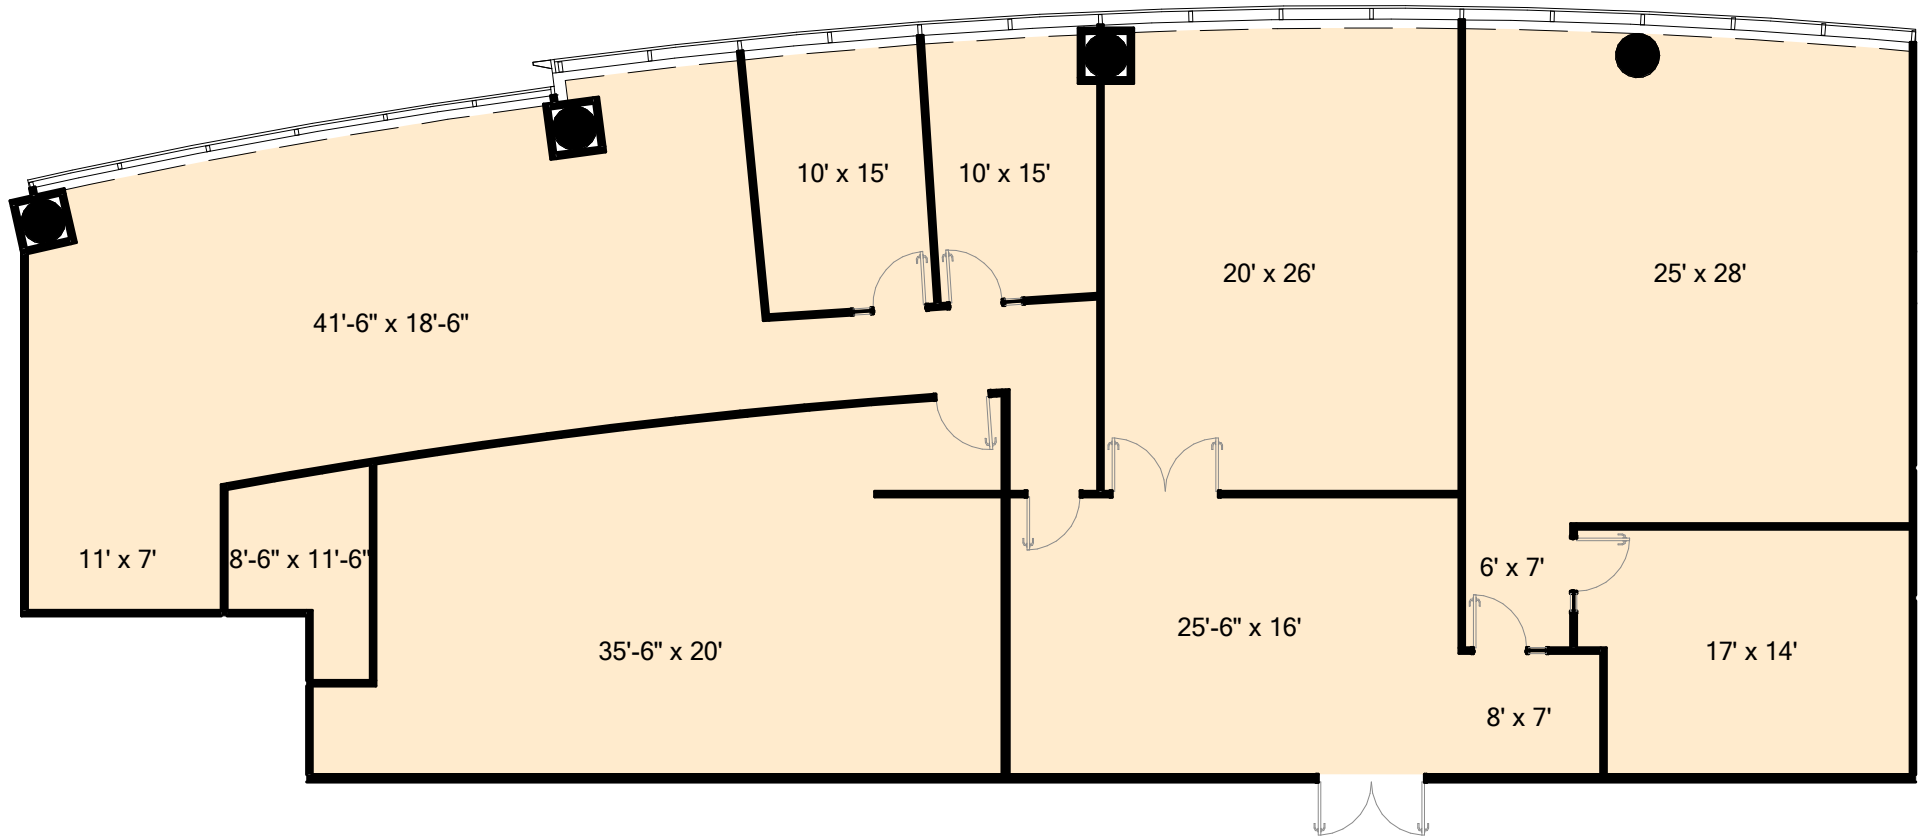

GRANITE PARK THREE

5601 Granite Parkway, Plano, TX 75024

Suite #400

5,219 RSF