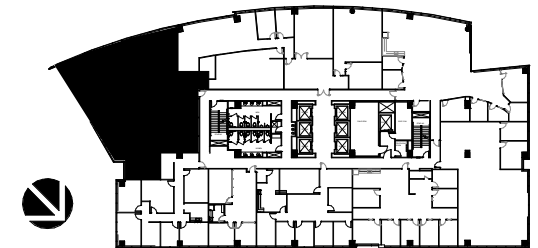

GRANITE PARK THREE

5601 GRANITE PARKWAY, PLANO, TX 75024

SUITE 405

5,104 RSF

Granite

www.graniteprop.com

972-731-2300