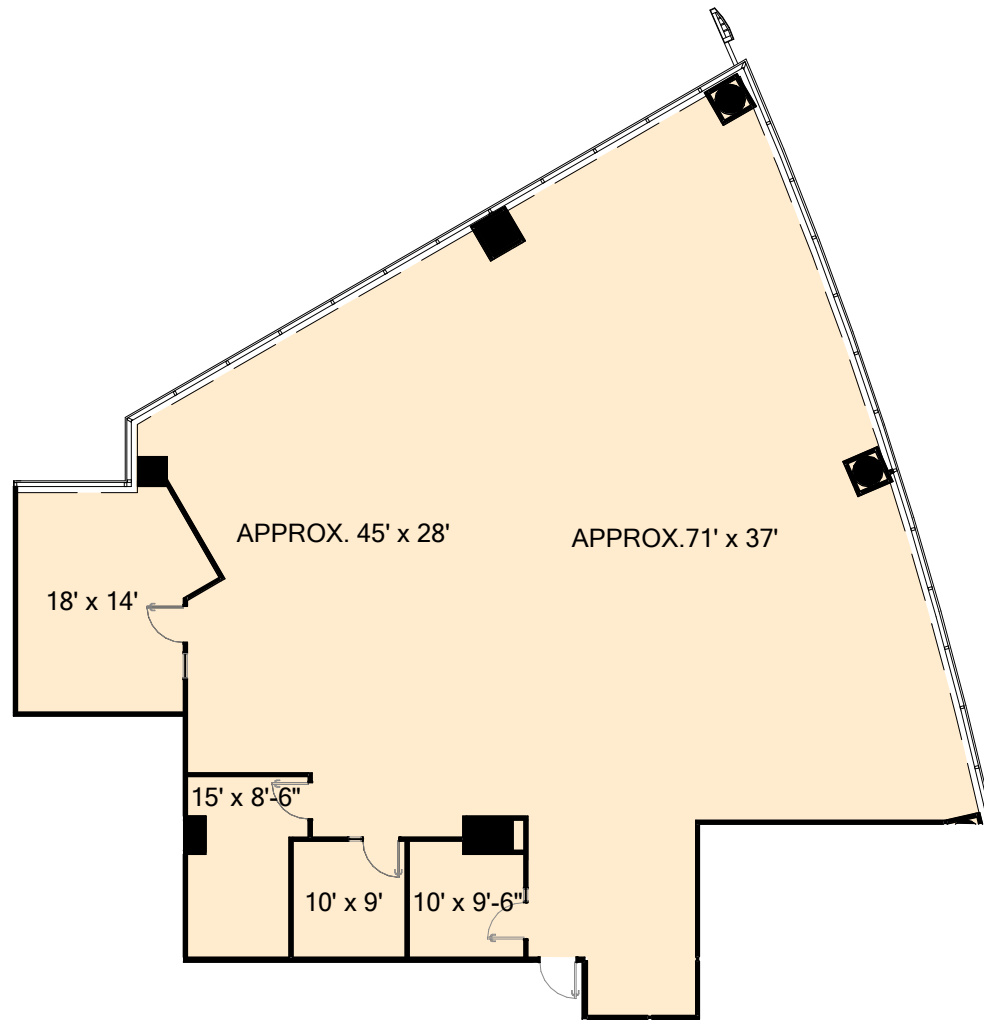

GRANITE PARK THREE

5601 GRANITE PARKWAY, PLANO, TX 75024

SUITE 405

5,104 RSF

Granite

www.graniteprop.com

972-731-2300