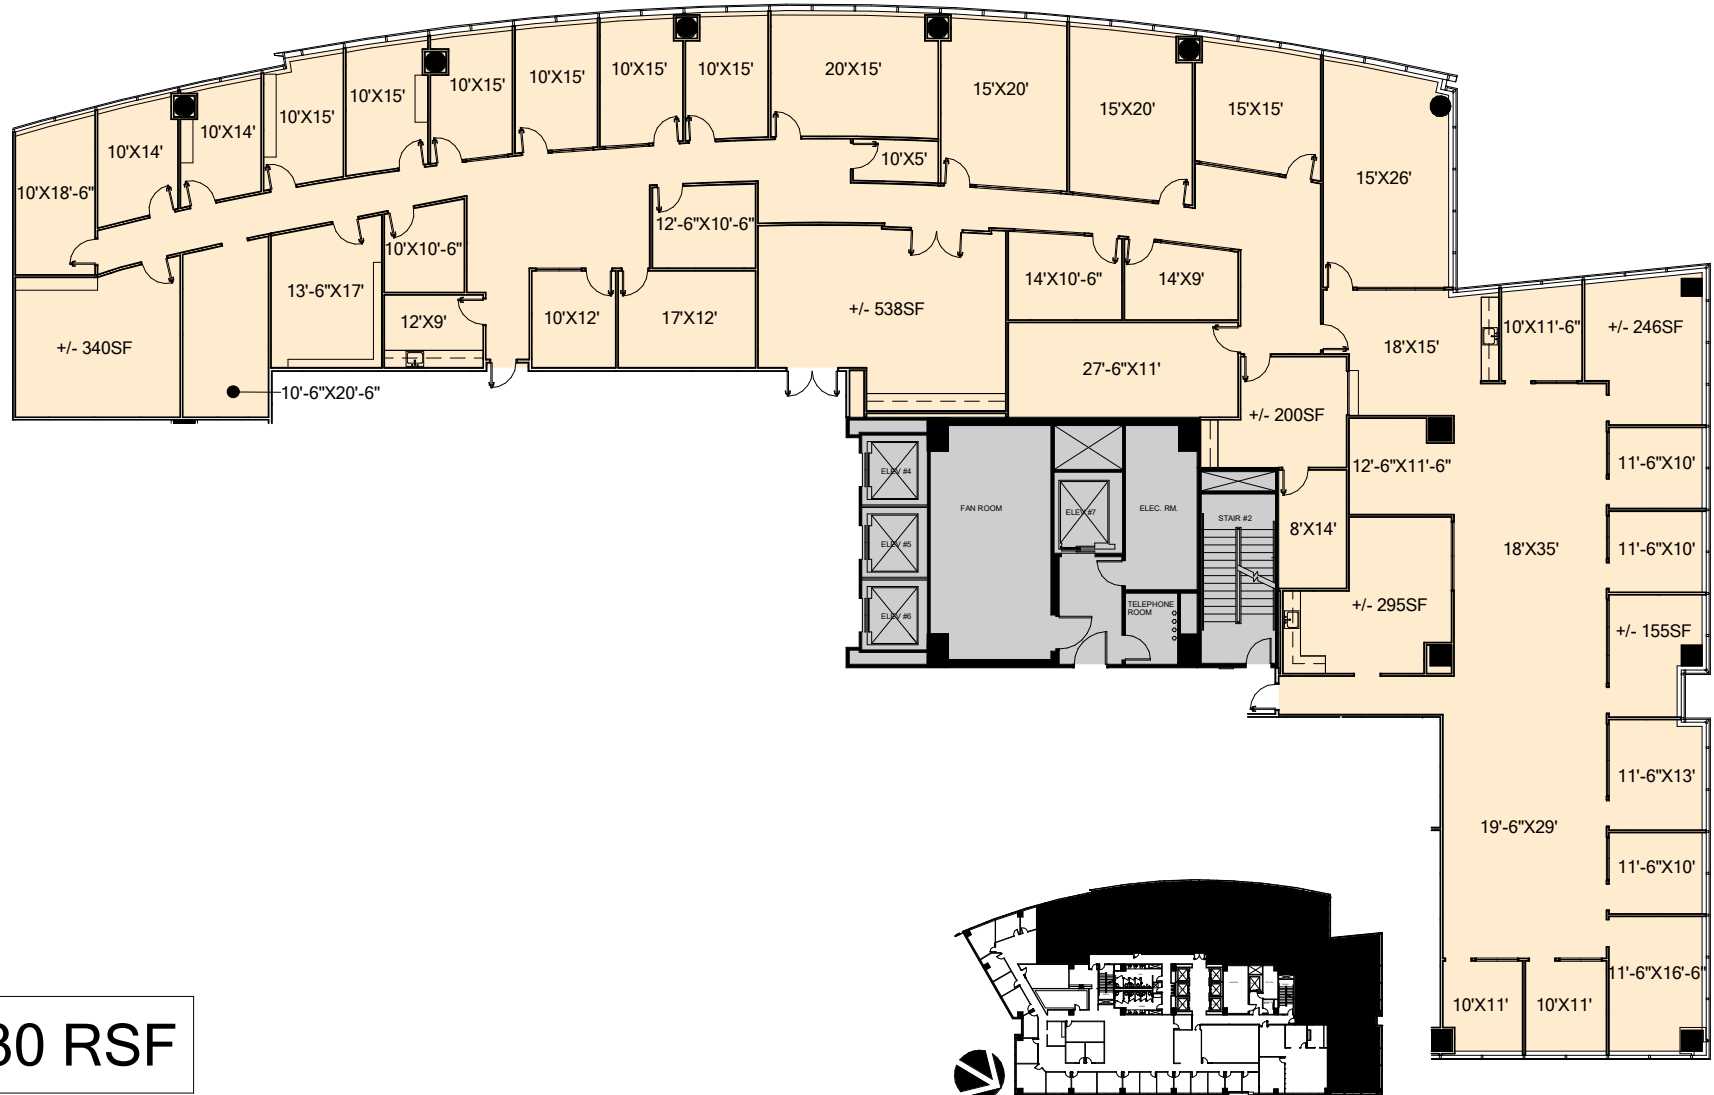

GRANITE PARK THREE

5601 Granite Parkway, Plano, TX 75024

Suite #600

13,330 RSF

www.graniteprop.com

972-731-2300