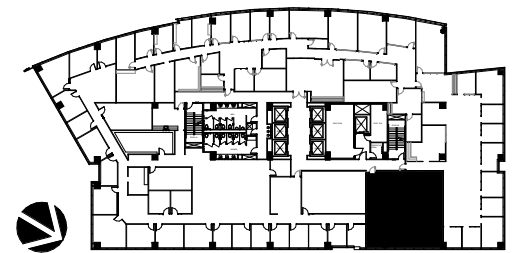

GRANITE PARK THREE

5601 Granite Parkway, Plano, TX 75024

Suite #660

1,973 RSF

Granite

www.graniteprop.com

972-731-2300