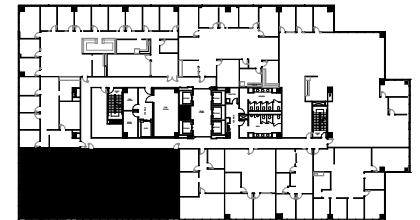

GRANITE PARK TWO

5700 Granite Parkway, Plano, TX 75024

Suite #315

5,065 RSF

Granite

www.graniteprop.com

972-731-2300