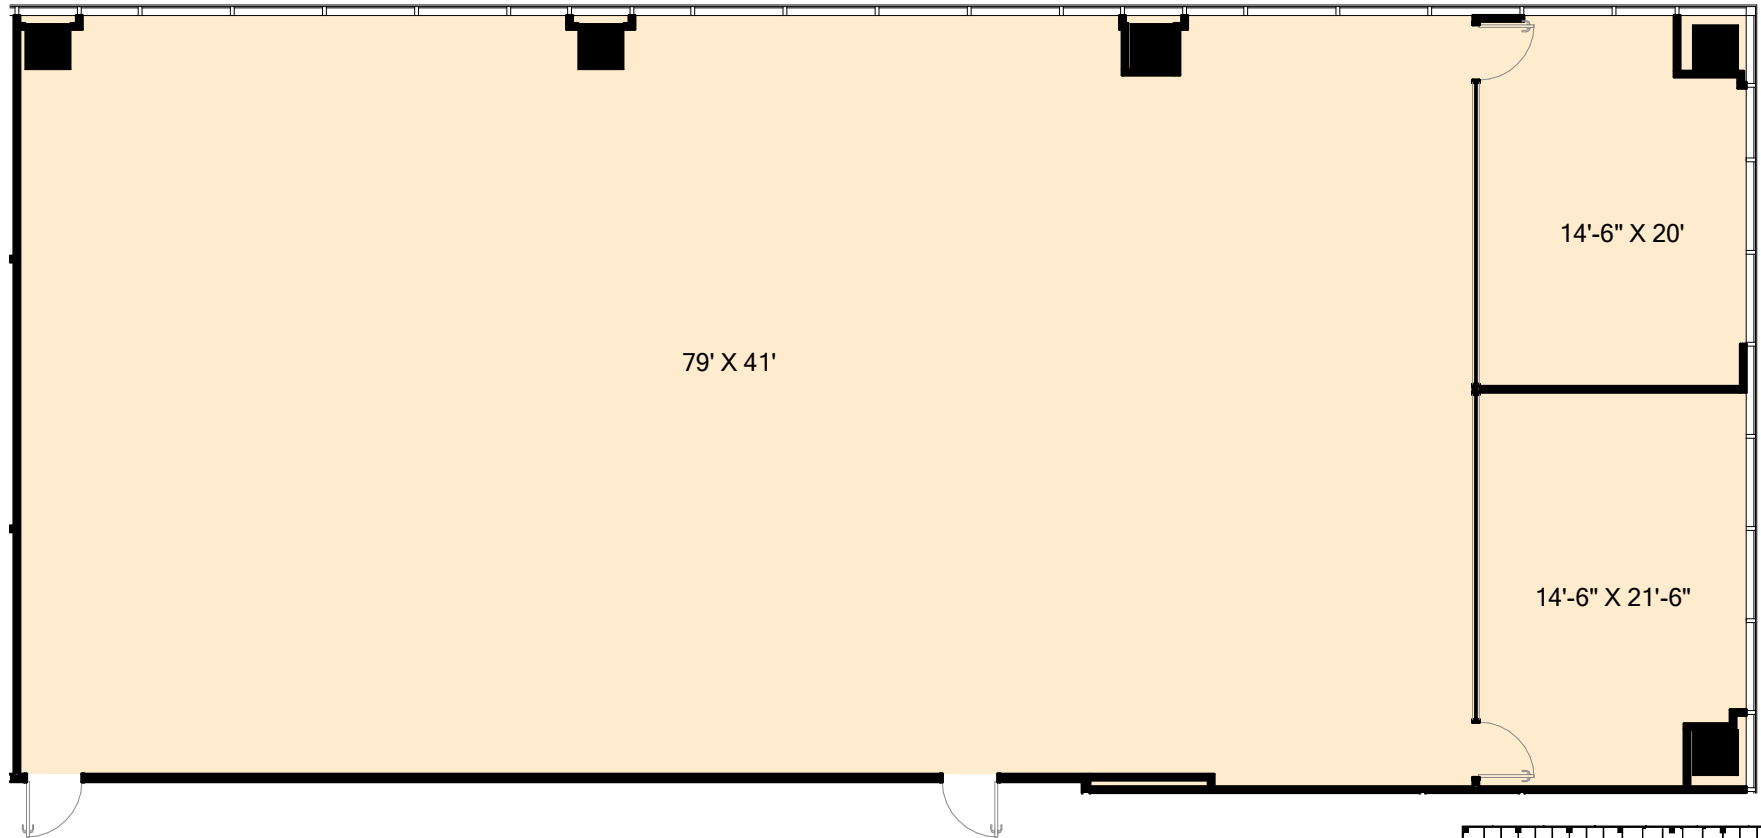

GRANITE PARK TWO

5700 Granite Parkway, Plano, TX 75024

Suite #315

5,065 RSF

Granite

www.graniteprop.com

972-731-2300