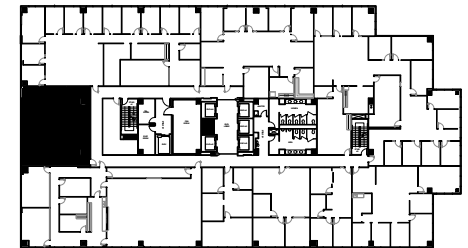

GRANITE PARK TWO

5700 Granite Parkway, Plano, TX 75024

Suite #320

1,929 RSF

Granite

www.graniteprop.com

972-731-2300