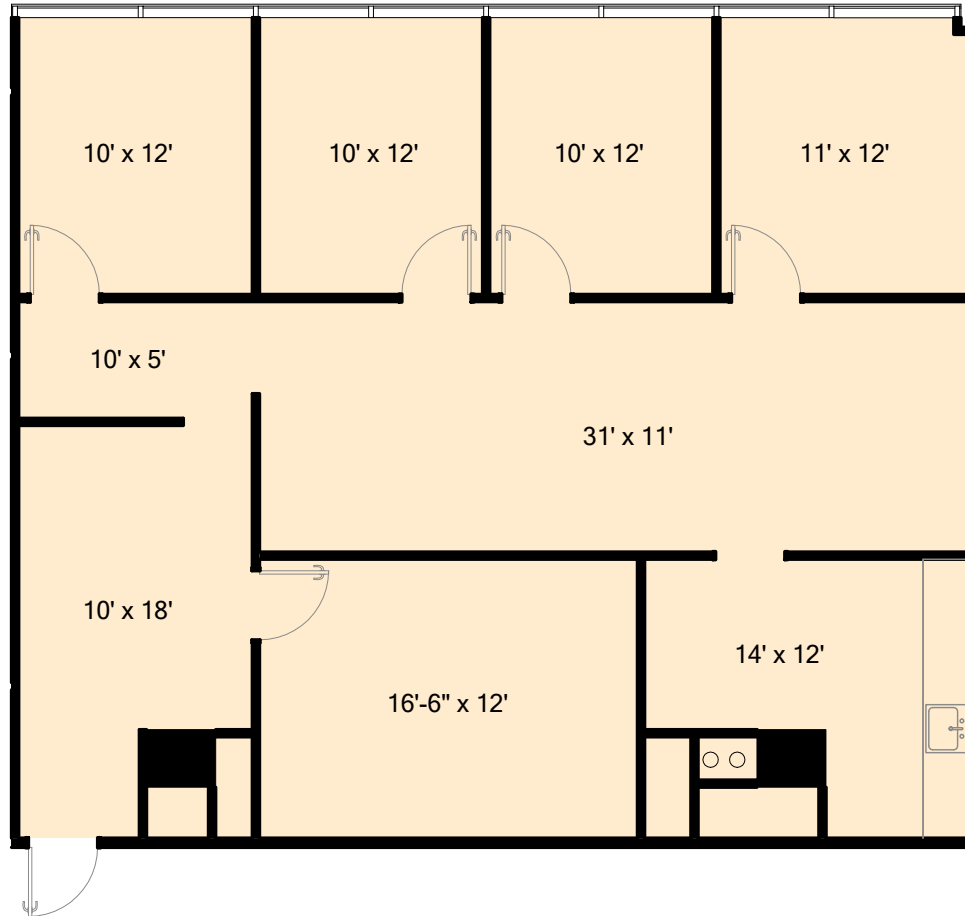

GRANITE PARK TWO

5700 Granite Parkway, Plano, TX 75024

Suite #320

1,929 RSF

Granite

www.graniteprop.com

972-731-2300