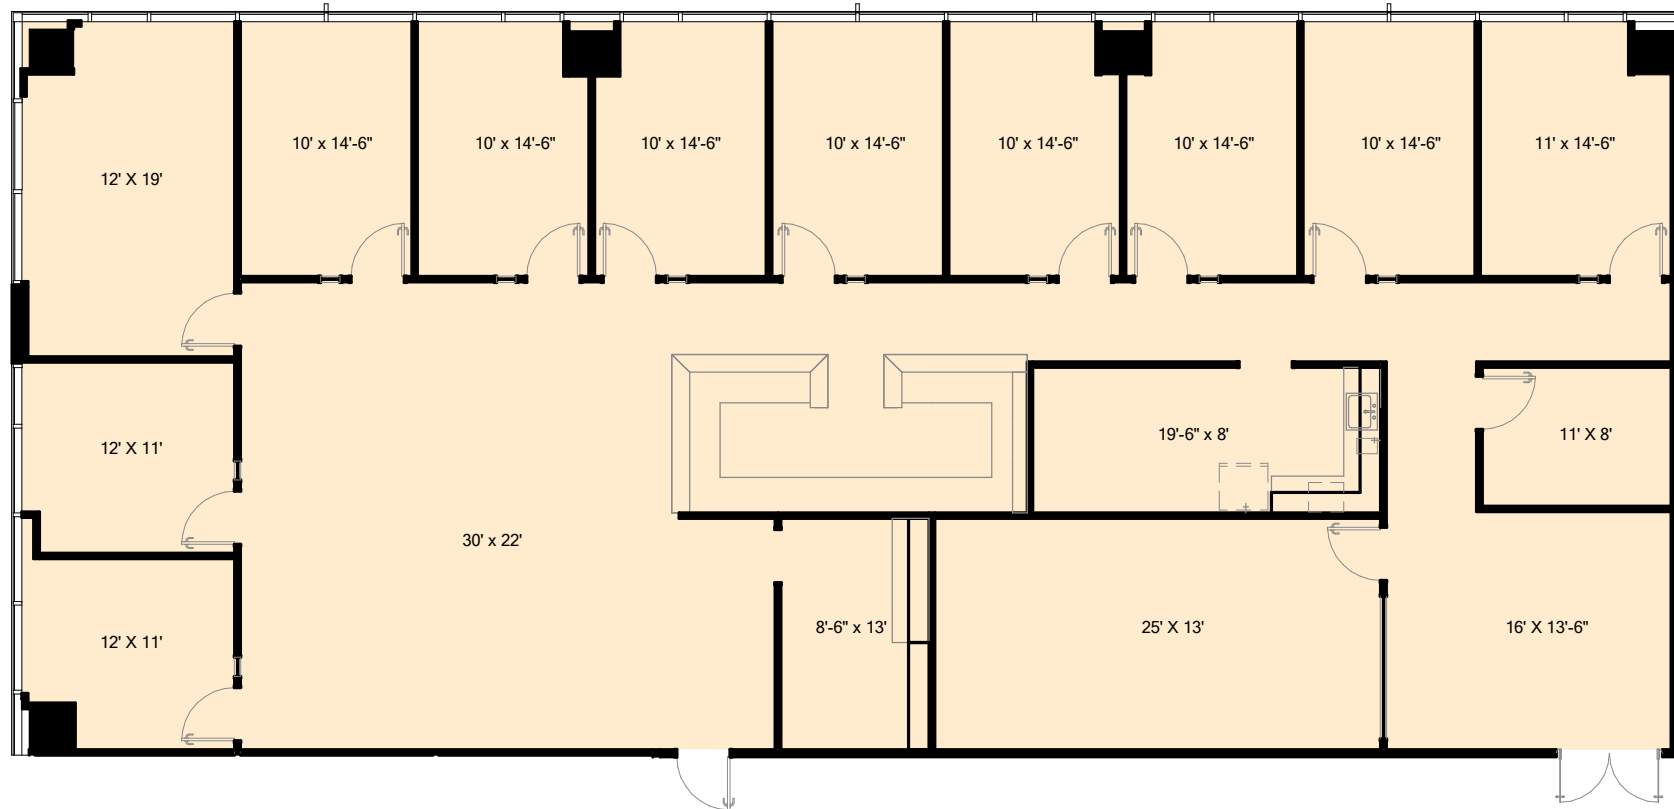

GRANITE PARK TWO

5700 Granite Parkway, Plano, TX 75024

Suite #330

4,987 RSF

Granite

www.graniteprop.com

972-731-2300