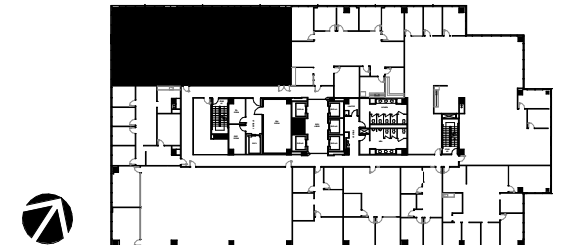

GRANITE PARK TWO

5700 Granite Parkway, Plano, TX 75024

Suite #330

4,987 RSF

Granite

www.graniteprop.com

972-731-2300