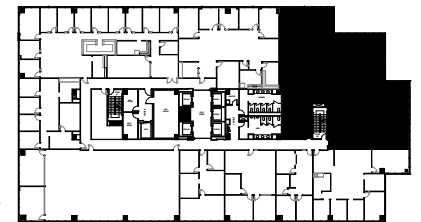

GRANITE PARK TWO

5700 Granite Parkway, Plano, TX 75024

Suite #360

5,805 RSF

Granite

www.graniteprop.com

972-731-2300