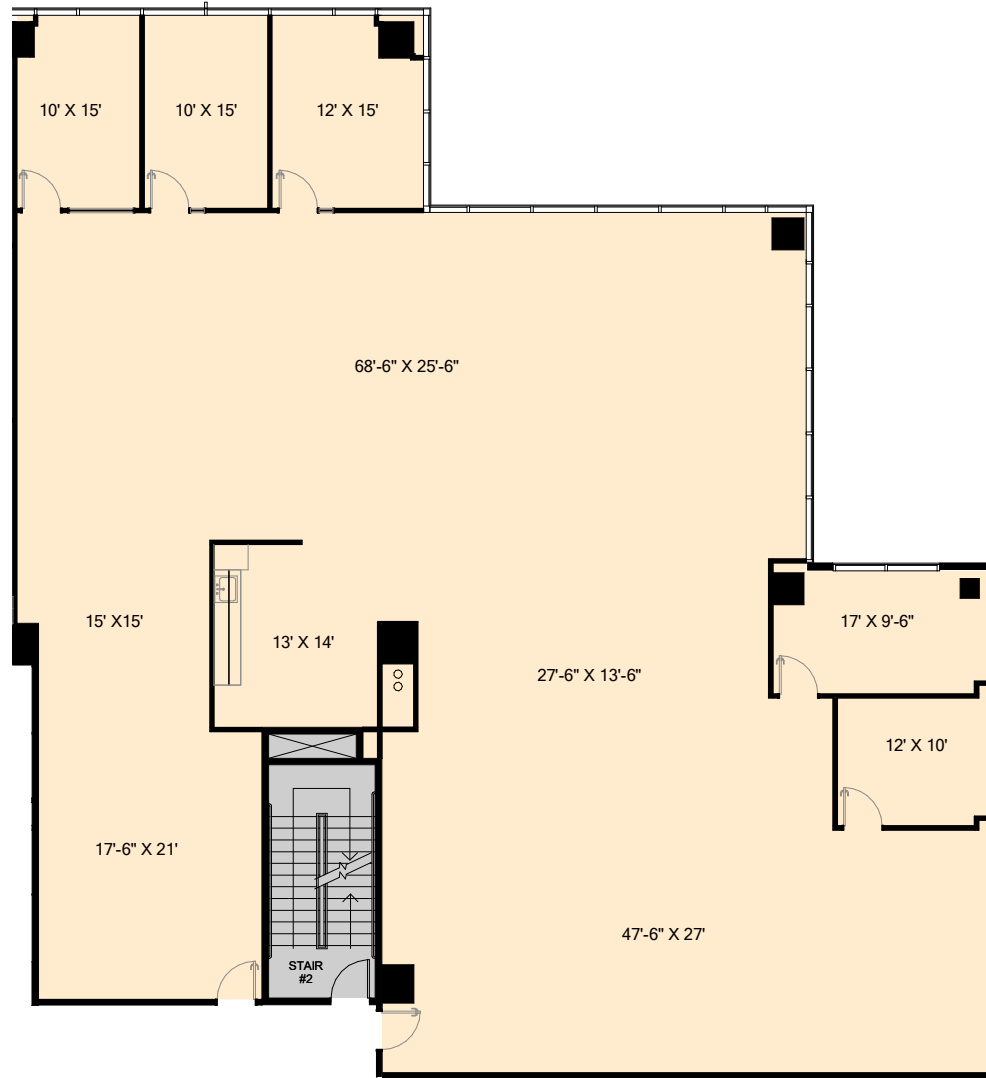

GRANITE PARK TWO

5700 Granite Parkway, Plano, TX 75024

Suite #360

5,805 RSF

Granite

www.graniteprop.com

972-731-2300