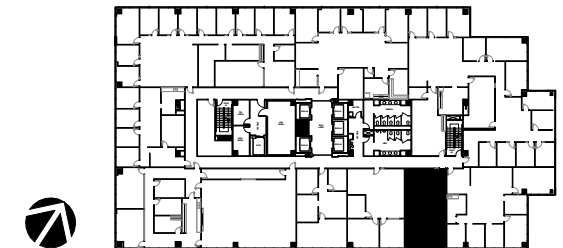

GRANITE PARK TWO

5700 Granite Parkway, Plano, TX 75024

Suite #380

1,084 RSF

Granite

www.graniteprop.com

972-731-2300