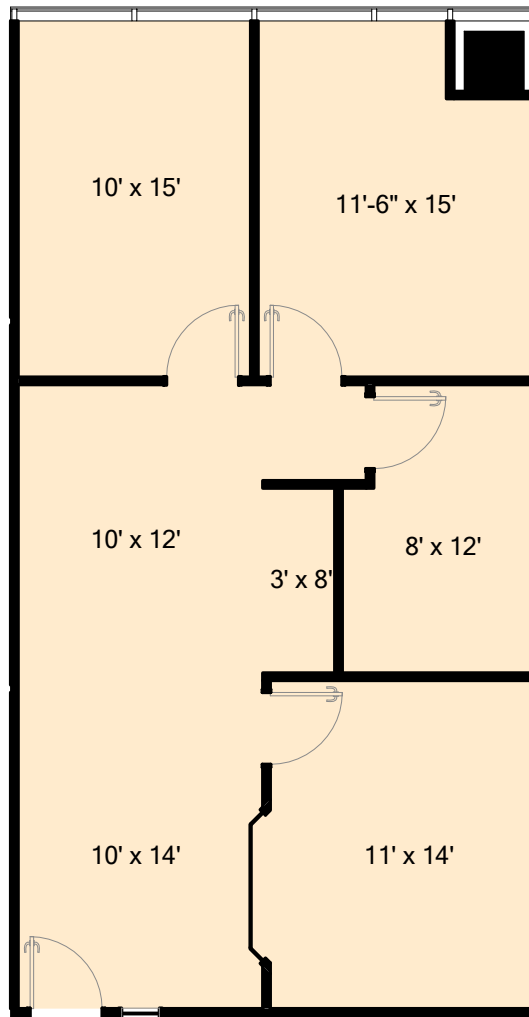

GRANITE PARK TWO

5700 Granite Parkway, Plano, TX 75024

Suite #380

1,084 RSF

Granite

www.graniteprop.com

972-731-2300