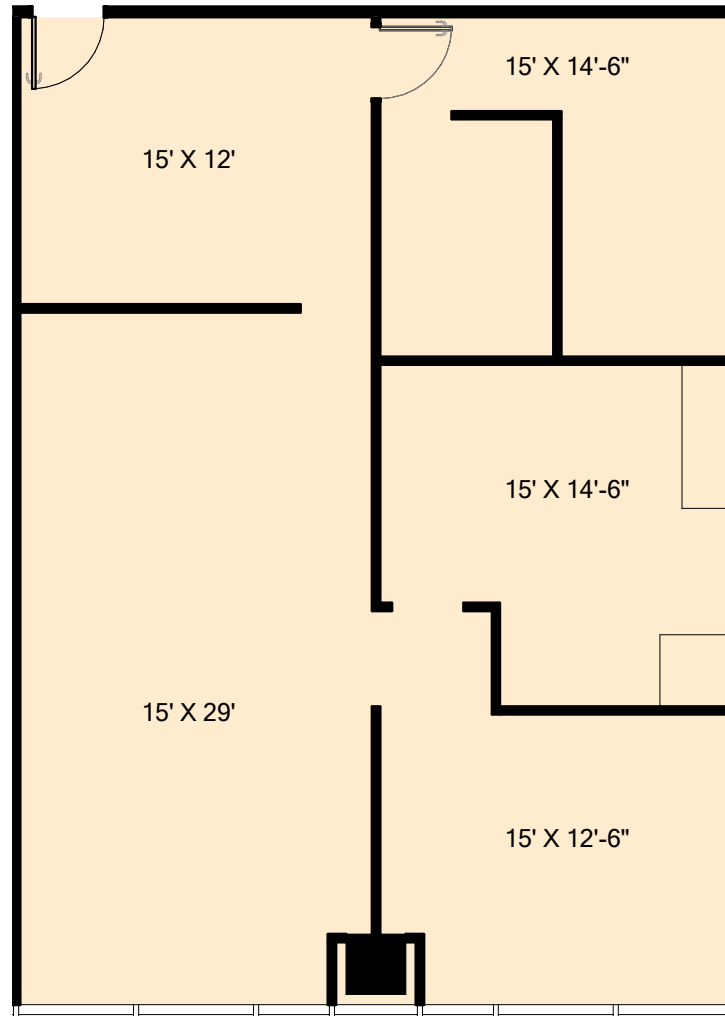

# GRANITE PARK TWO

5700 Granite Parkway, Plano, TX 75024

## Suite #400

1,489 RSF