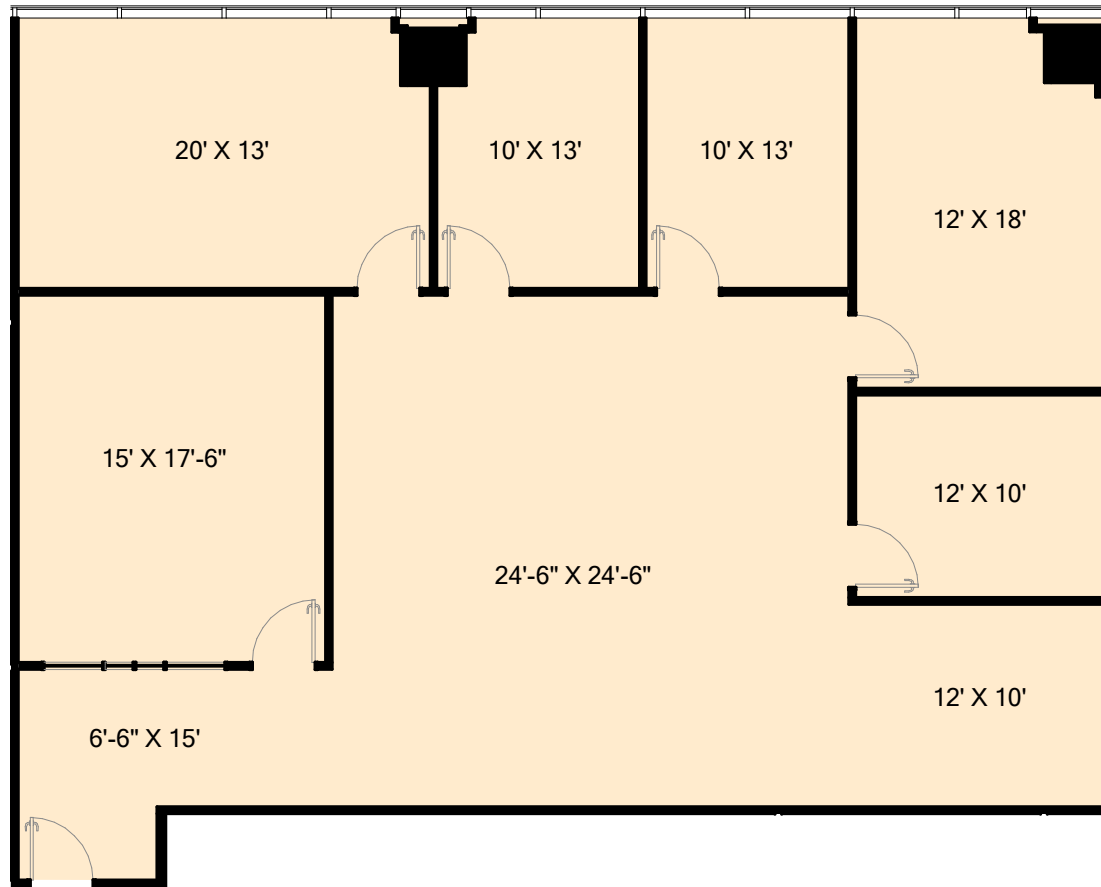

GRANITE PARK TWO

5700 Granite Parkway, Plano, TX 75024

Suite #410

2,719 RSF