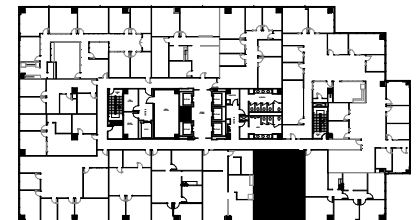

GRANITE PARK TWO

5700 Granite Parkway, Plano, TX 75024

Suite #480

1,489 RSF

Granite

www.graniteprop.com

972-731-2300