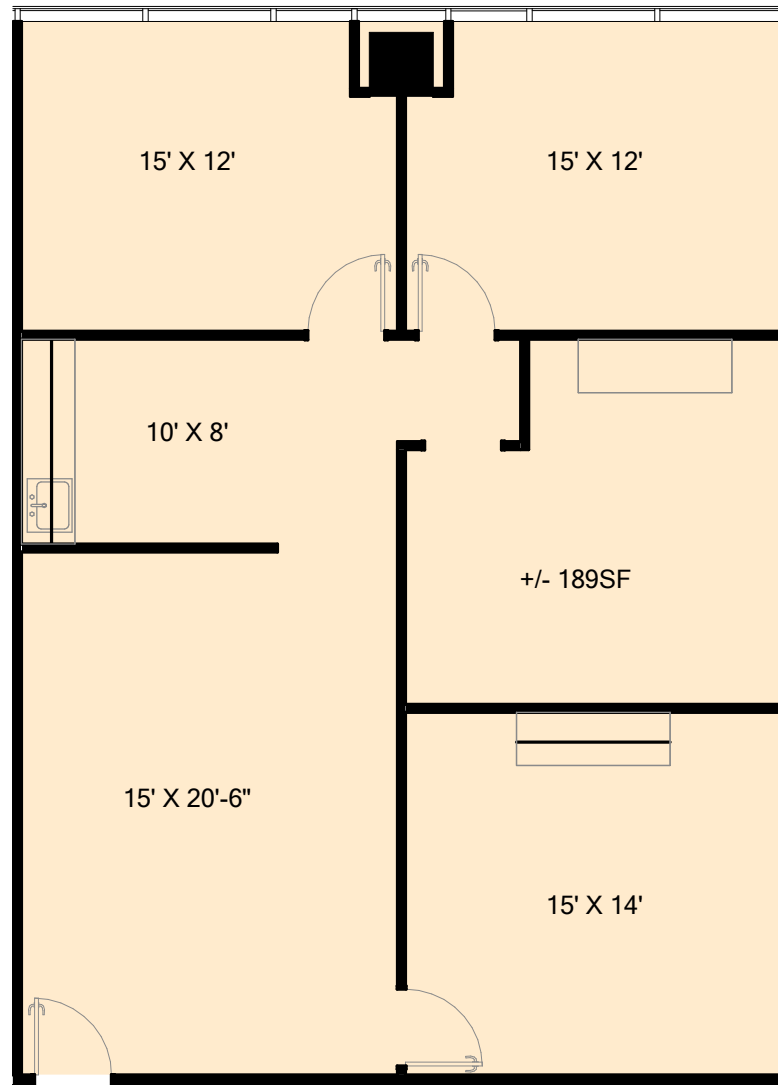

GRANITE PARK TWO

5700 Granite Parkway, Plano, TX 75024

Suite #480

1,489 RSF

Granite

www.graniteprop.com

972-731-2300