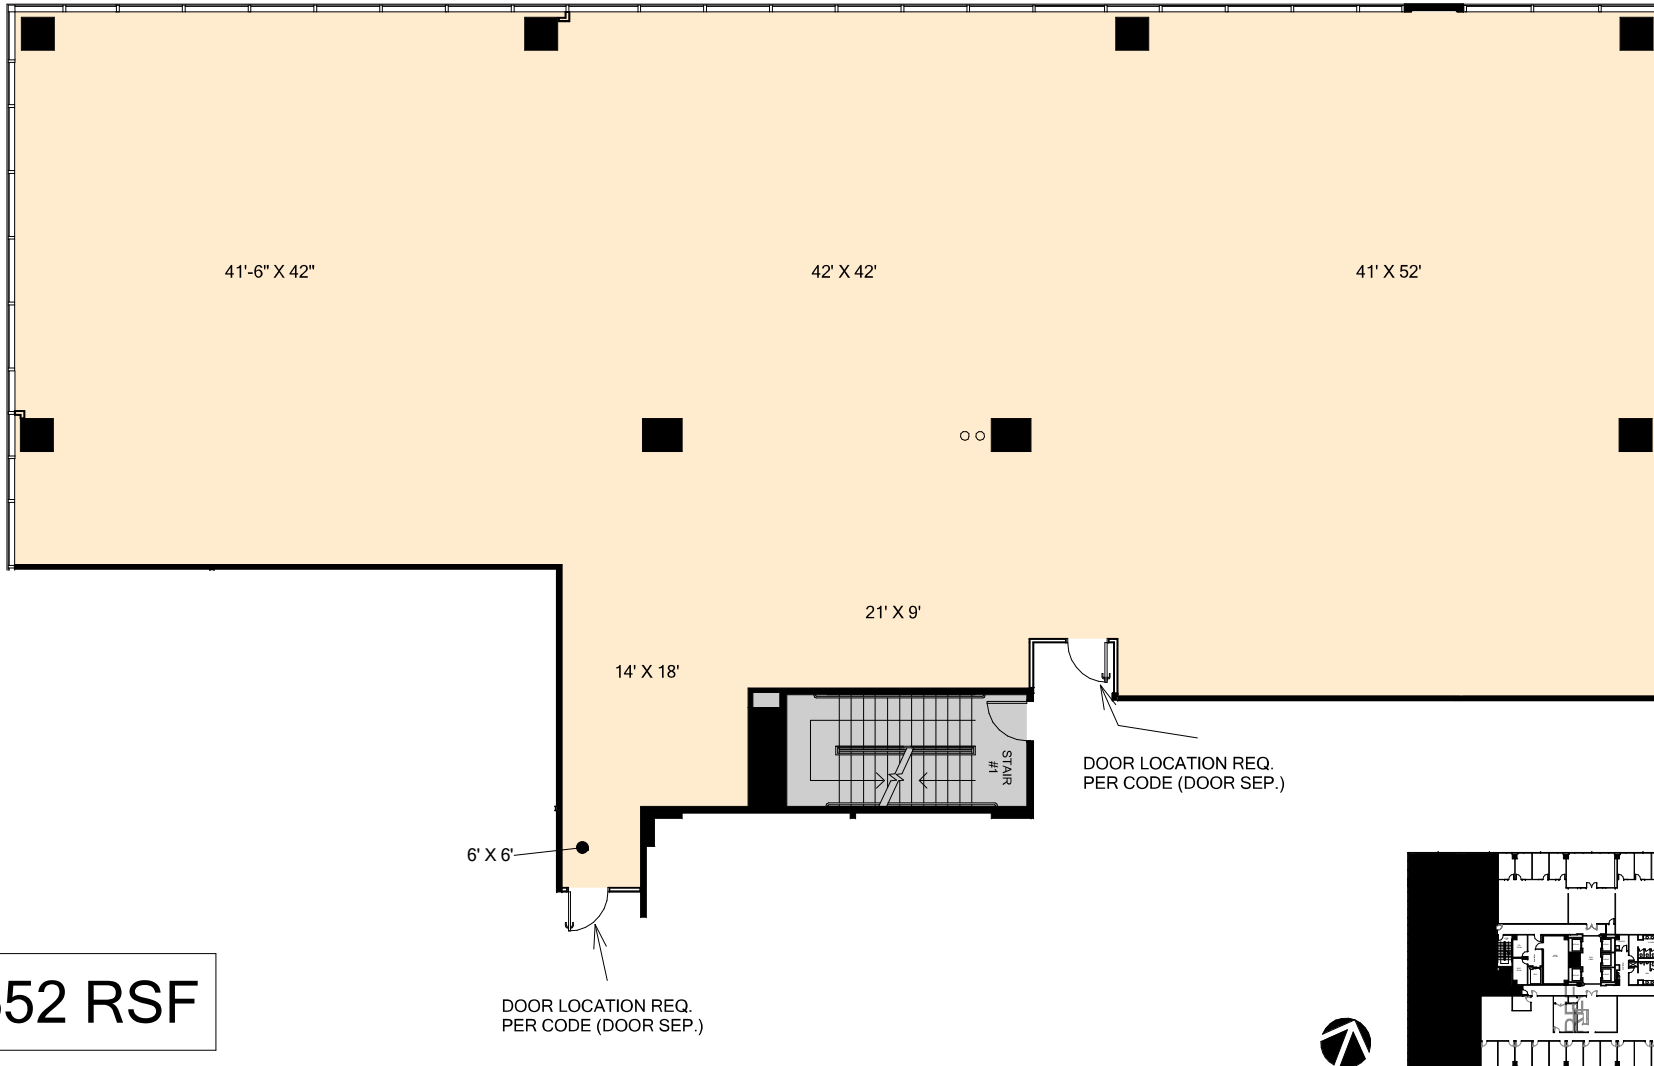

GRANITE PARK TWO

5700 Granite Parkway, Plano, TX 75024

Suite #530

7,652 RSF

Granite

www.graniteprop.com

972-731-2300