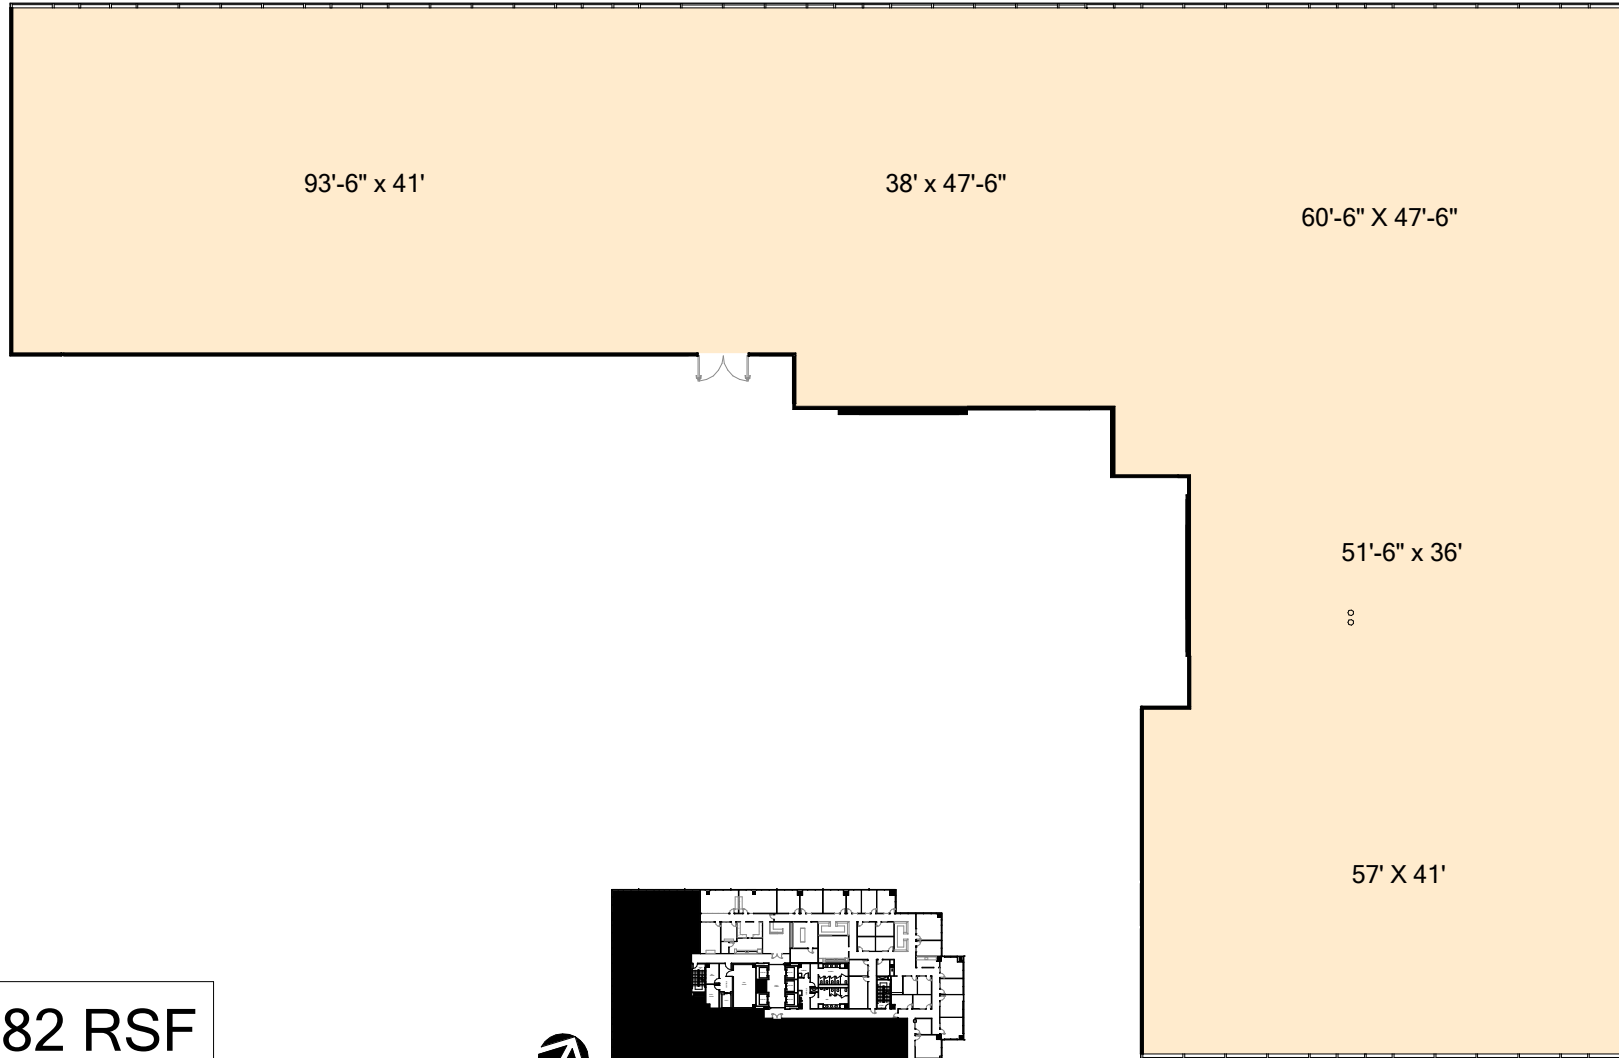

GRANITE PARK TWO

5700 Granite Parkway, Plano, TX 75024

Suite #600

15,482 RSF

Granite

www.graniteprop.com

972-731-2300