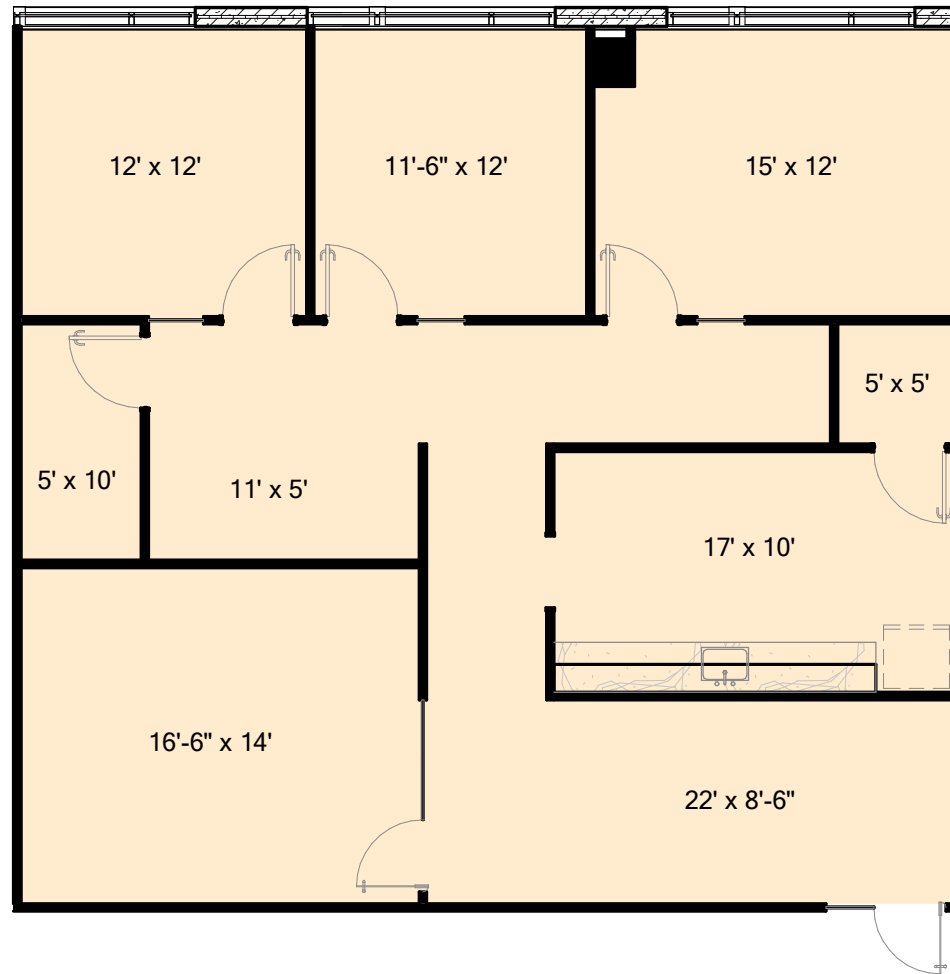

GRANITE PLACE

550 Reserve Street, Southlake, TX 76092

Suite #400

1,712 RSF

Granite

www.graniteprop.com

972-731-2300