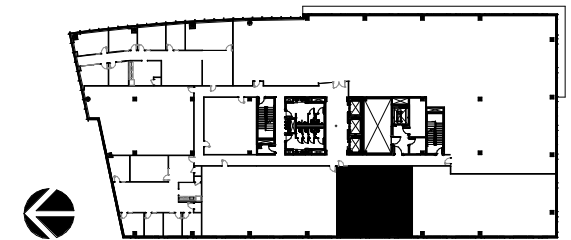

GRANITE PLACE

550 Reserve Street, Southlake, TX 76092

Suite #400

1,712 RSF

Granite

www.graniteprop.com

972-731-2300