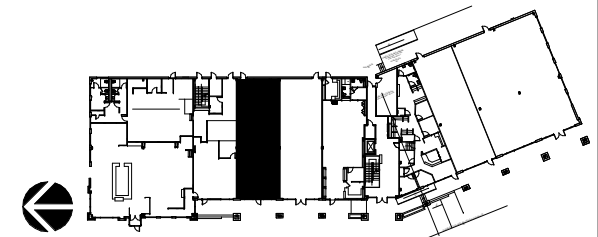

THE SHOPS AT GRANITE PARK

8100 Dallas Parkway, Plano, TX 75024

Suite 111

1,750 RSF

Granite

www.graniteprop.com

972-731-2300