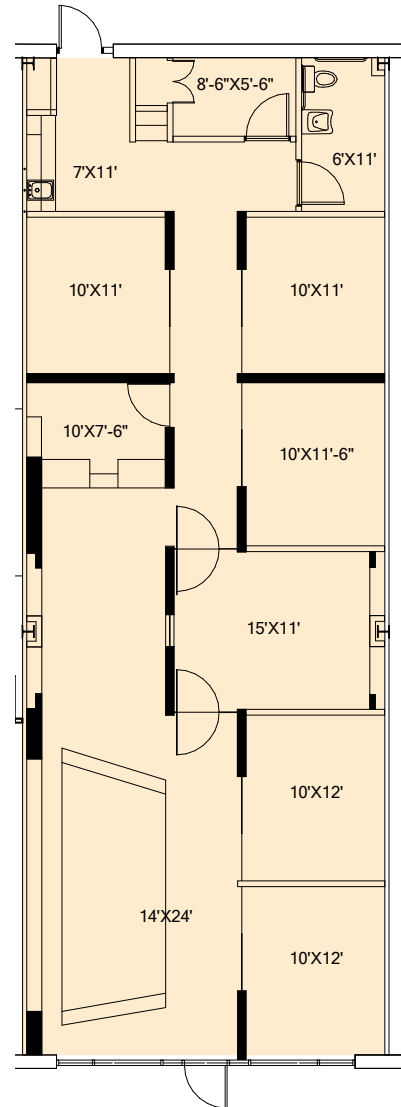

THE SHOPS AT GRANITE PARK

8100 Dallas Parkway, Plano, TX 75024

Suite 111

1,750 RSF

Granite

www.graniteprop.com

972-731-2300