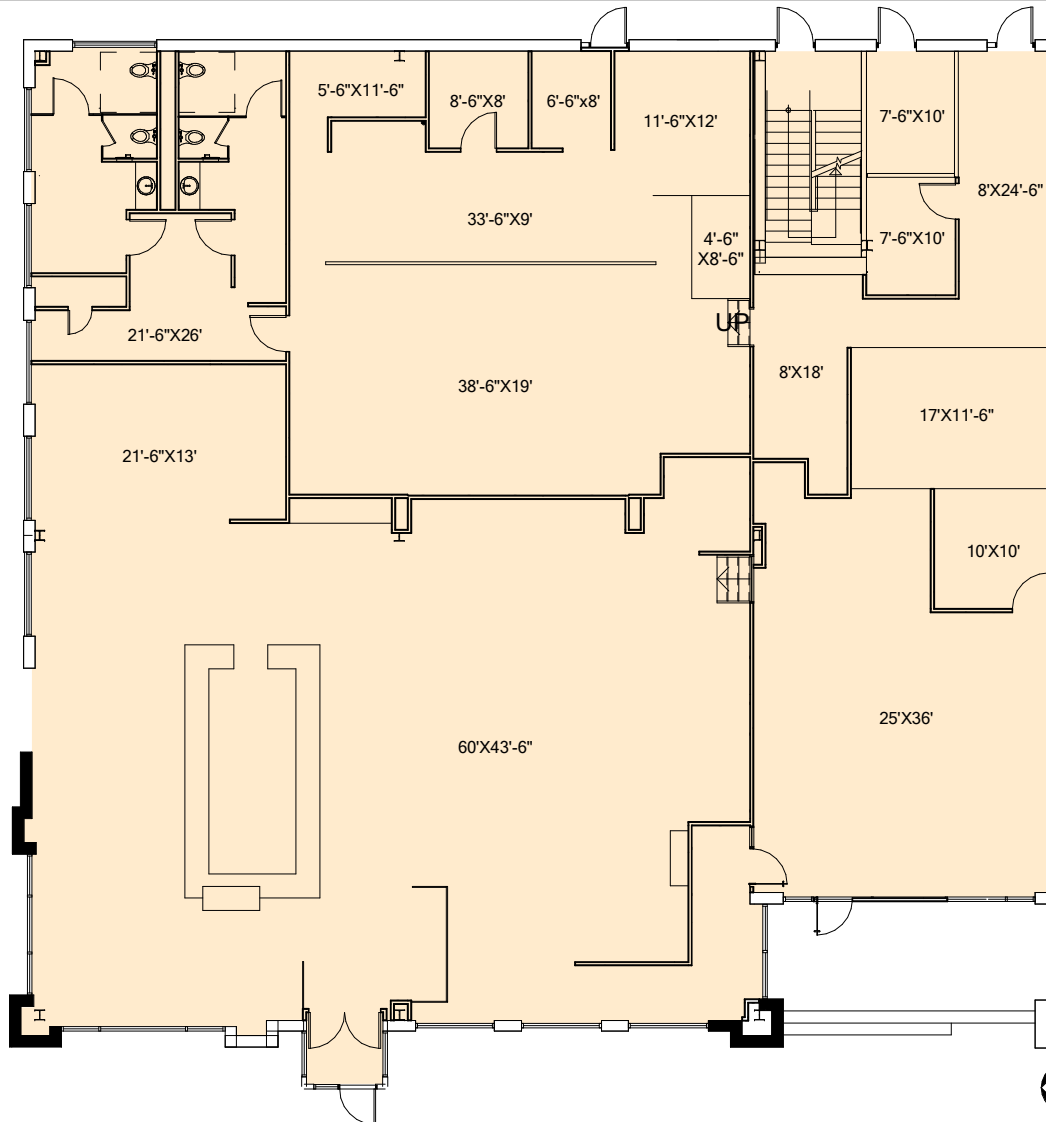

THE SHOPS AT GRANITE PARK

8100 Dallas Parkway, Plano, TX 75024

Suite 115

6,500 RSF

Granite

www.graniteprop.com

972-731-2300